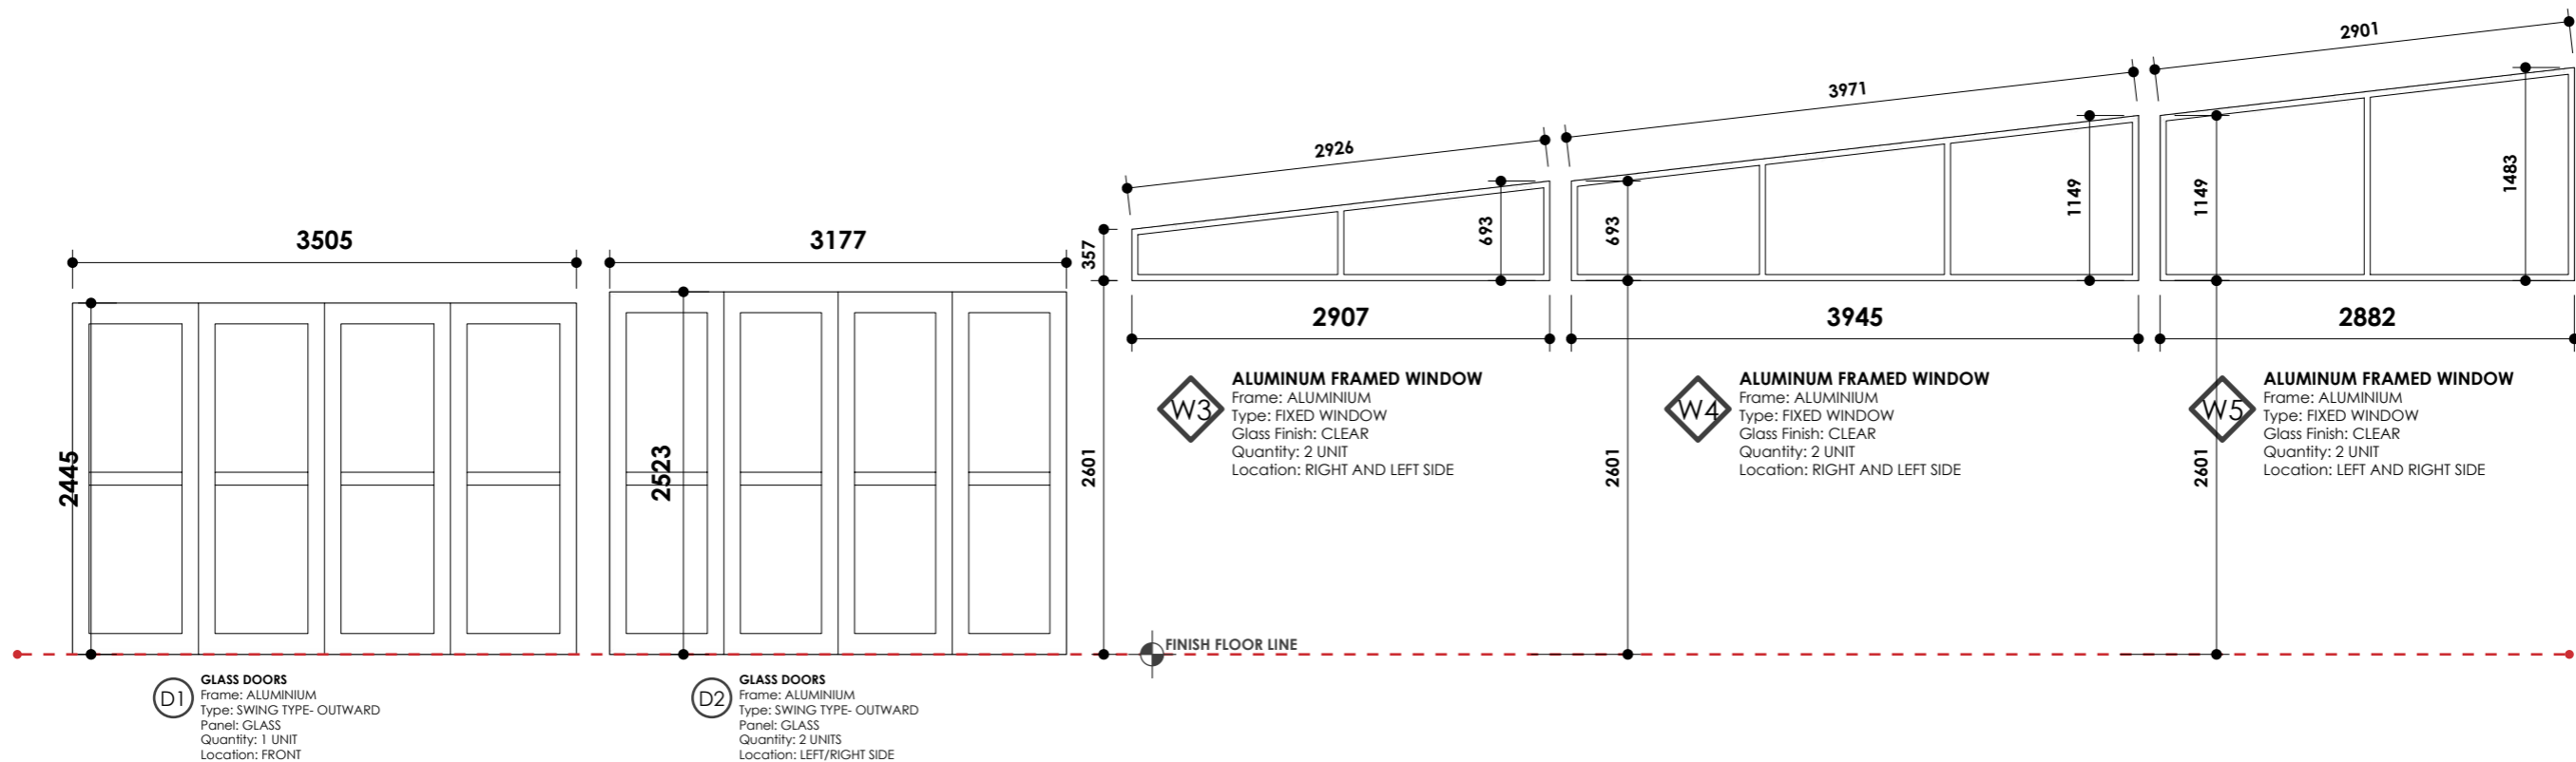

**1 SCHEDULE OF ENCLOSURE**  
SCALE: 1:25 M

**2 SCHEDULE OF DOORS**  
SCALE: 1:25 M

**3 SCHEDULE OF WINDOWS**  
SCALE: 1:25 M