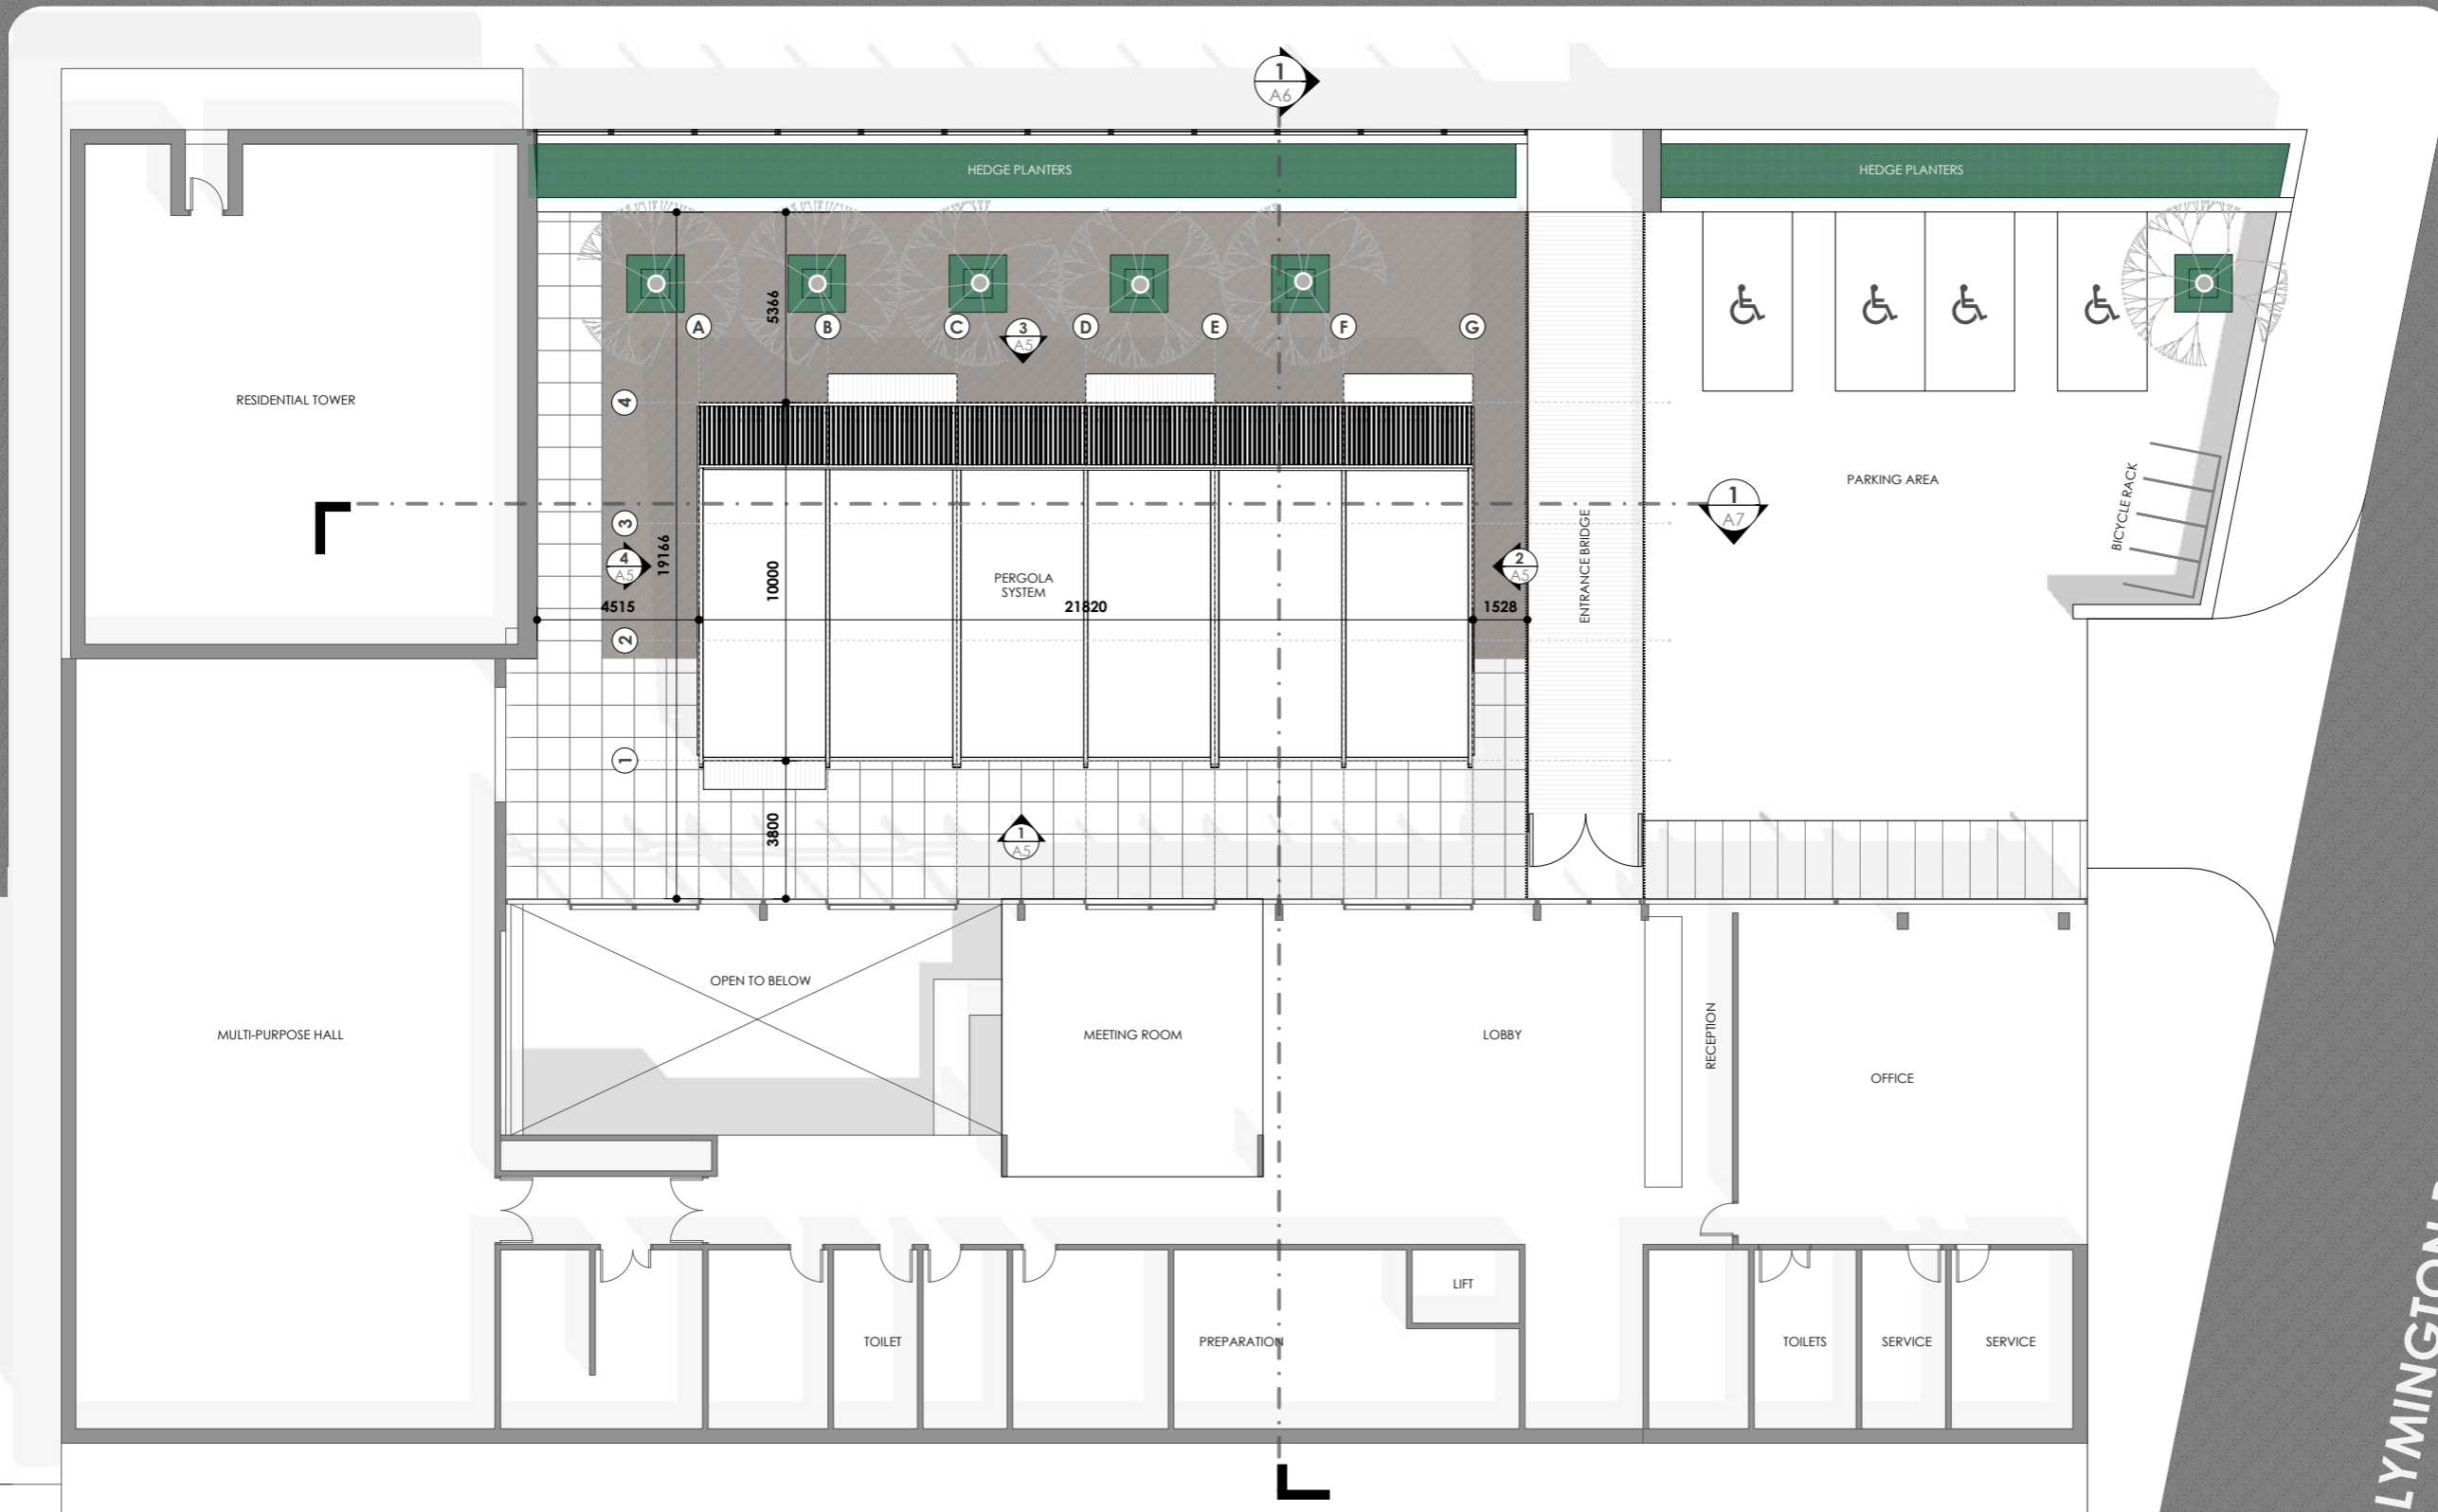

PROJECT: **JW3 PIAZZA CANOPY**

PROJECT LOCATION: 341-351 FINCHLEY RD., NW3 6ET

DOCUMENT DATE: MARCH 01, 2023

DRAWING SCALE: 1:100M @ A3, 1:50 @ A1

DRAWING NAME: BAB-JW3-Site-Plan-002
REVISIONS:
REV. DATE REMARKS

SITE PLAN

A.2

FINCHLEY ROAD

LYMINGTON ROAD

1
A.2 **SITE PLAN (UPPER LEVEL)**
SCALE: 1:100 M