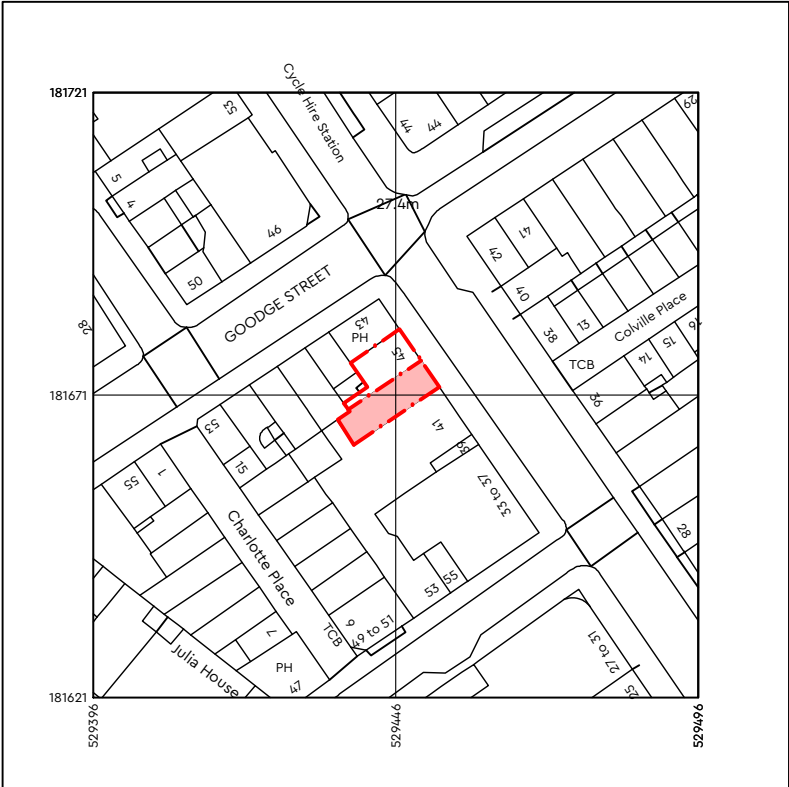

Location plan M 1:1250

- - - - 43-45 Charlotte Street Freehold Interest
- 43-45 Charlotte Planning Application Demise

Produced on 06 February 2023 from the Ordnance Survey National Geographic Database and incorporating surveyed revision available at this date.
 This map shows the area bounded by 529396 181621, 529496 181621, 529496 181721, 529396 181721, 529396 181621
 Crown copyright and database rights 2023 OS 100054135. Supplied by copla ltd trading as UKPlanningMaps.com a licensed Ordnance Survey partner (OS 100054135).
 Data licence expires 06 February 2024. Unique plan reference: v1c//904728/1220961