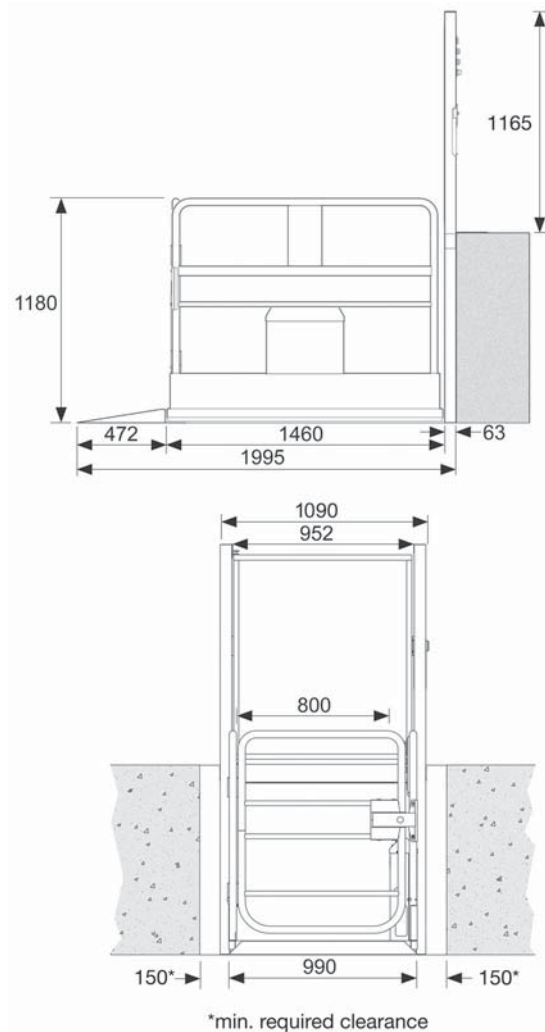

Standard Specification

Application range: People with impaired mobility and Wheelchair users. Internal & External Locations

Safe working Load: 250kg
(hydraulic scissor operation)

Maximum travel: 1Metre (1000mm)

Rated speed: 0.06 metres per second

Power supply electrical requirements:
Single phase 220/240v~50/60 Hz.
The lift has full battery back-up

Low voltage operating system: 24VDC

Operating temperature range: -10°C to +40°C

Safety: Full platform safe edge which stops the lift should it touch any obstacle in the down direction only. Fully interlocked carriage gate and upper gate (if required). Bellows style cover prevents access to lifting mechanism

Emergency lowering facility
On car emergency lowering facility

Melody 1 Lift Dimensions (in mm)

INVALIDITS LTD.

6 Falcon Park, Claymore,
Tame Valley Ind.Est.
Tamworth, Staffordshire
B77 5DQ
Tel: 0845 4682543
Fax: 0845 0061275
Email: sales@invalidits.com
Web: www.invalidits.com