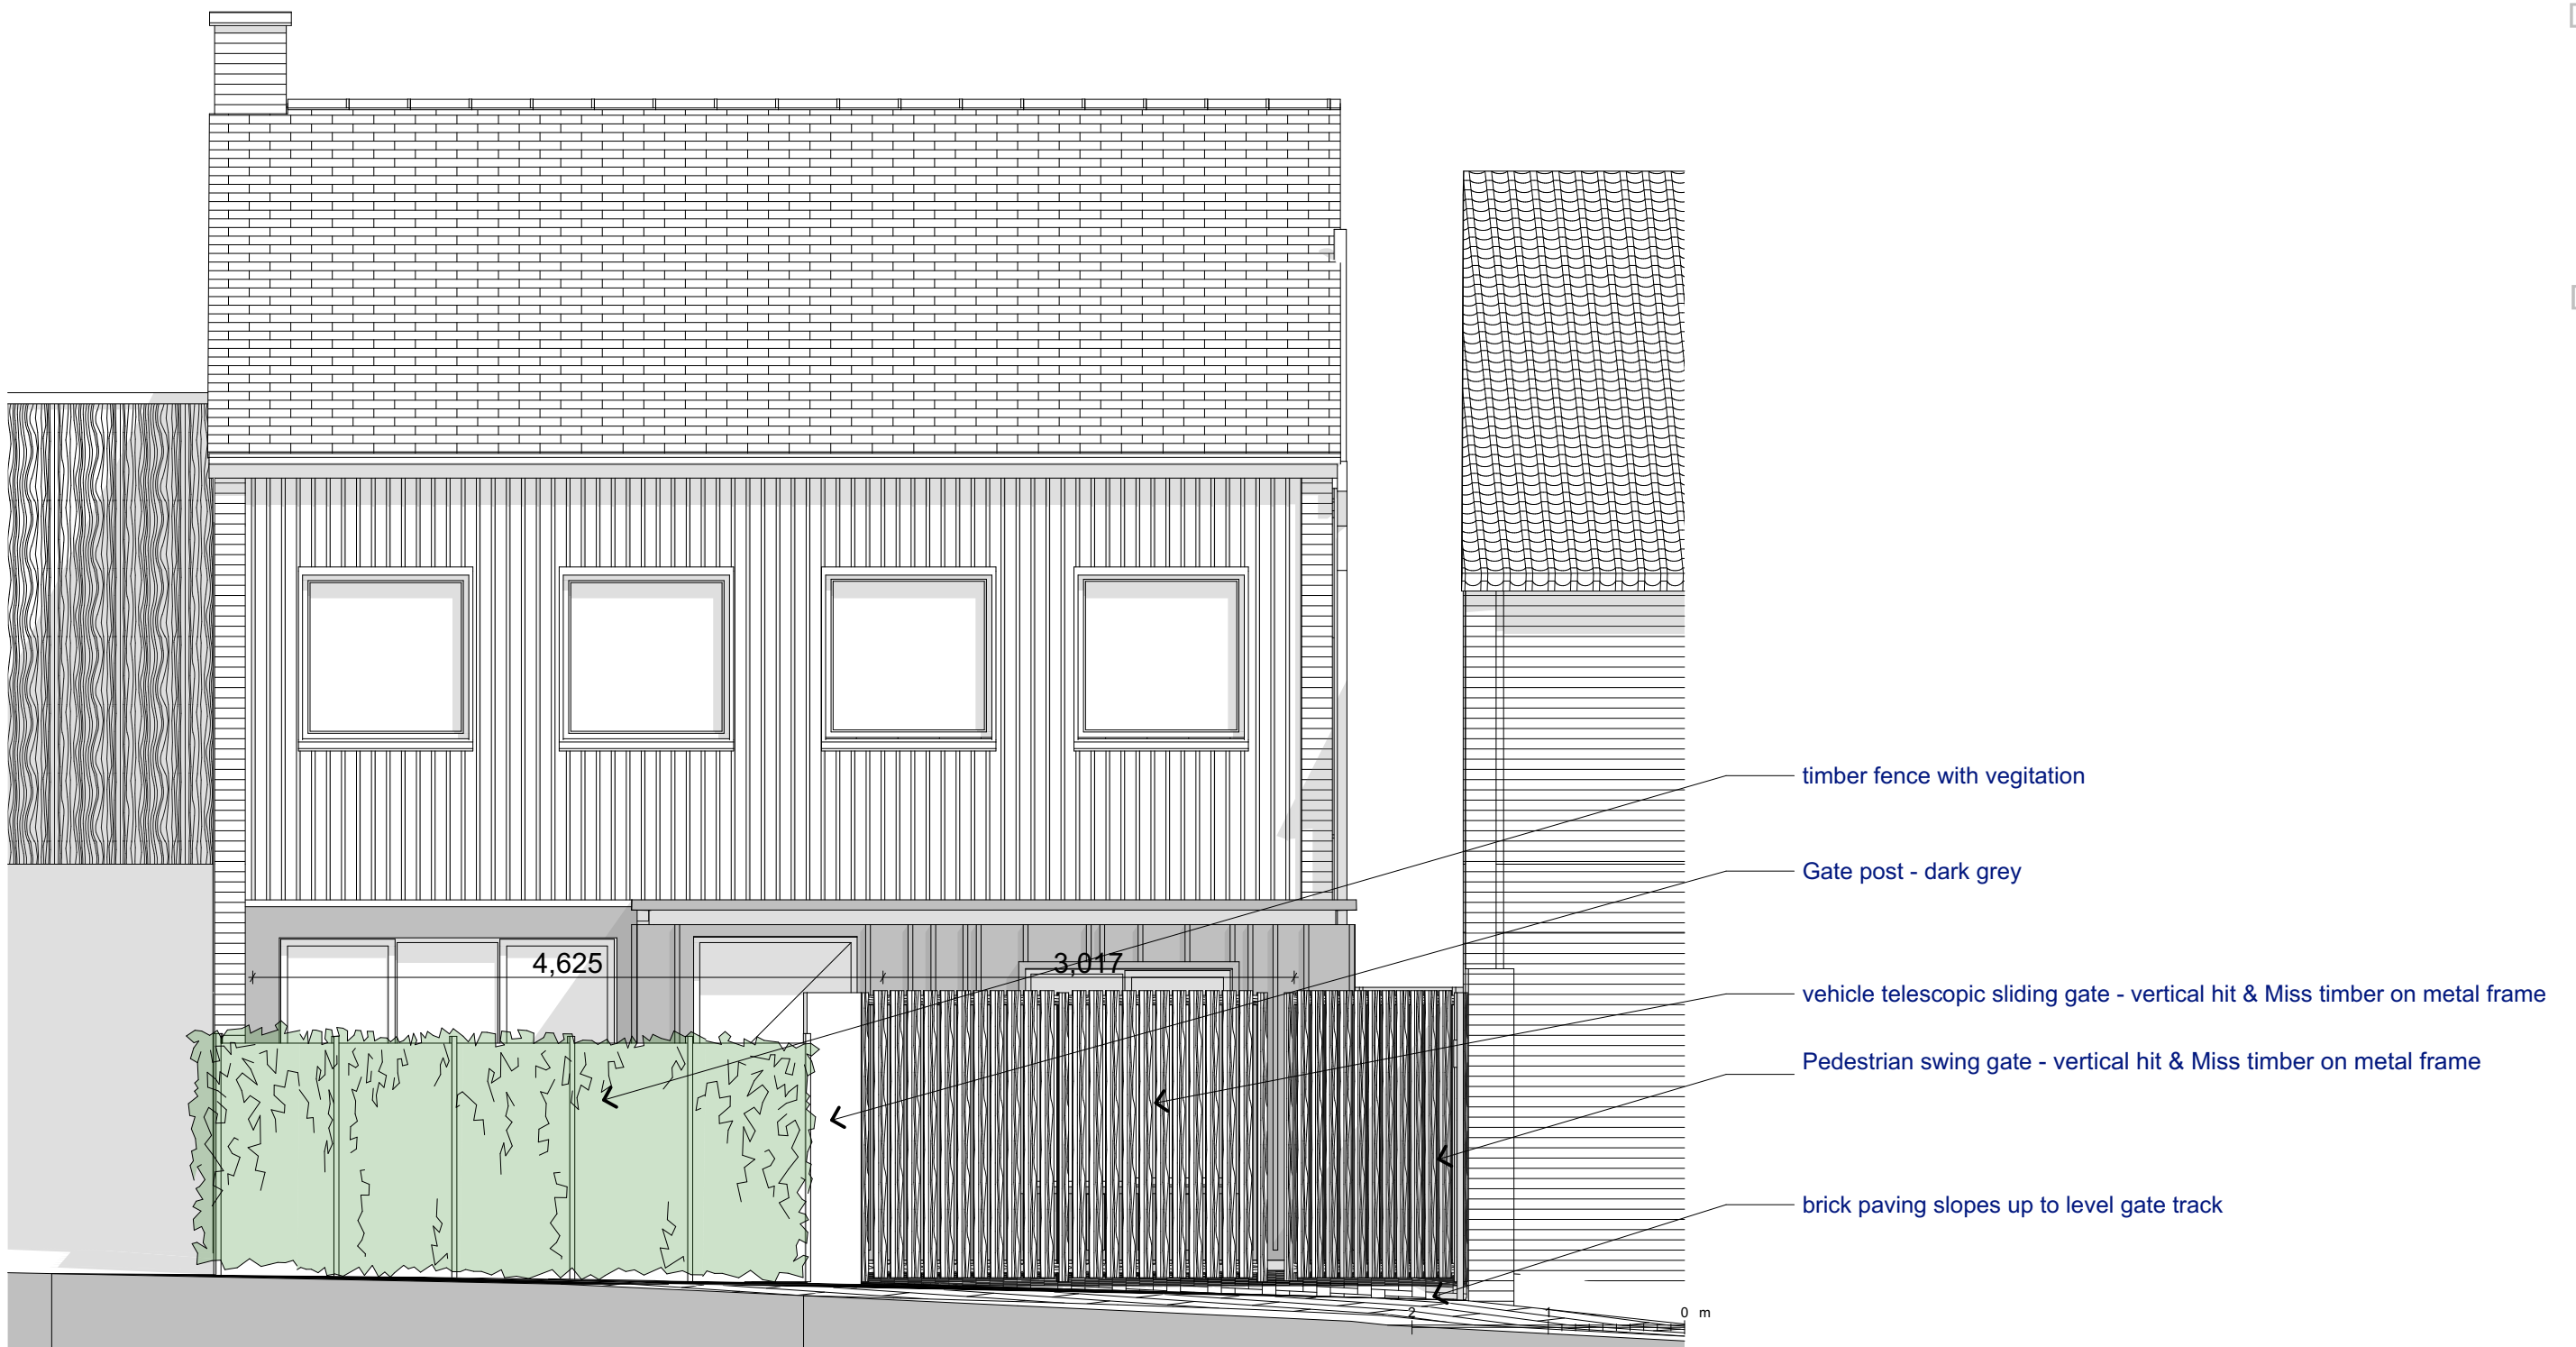

Rev	Comment
-	-

Issued By	Issue Date
-	-

- timber fence with vegetation
- Gate post - dark grey
- vehicle telescopic sliding gate - vertical hit & Miss timber on metal frame
- Pedestrian swing gate - vertical hit & Miss timber on metal frame
- brick paving slopes up to level gate track

**Front Elevation - street**  
1:50

planning