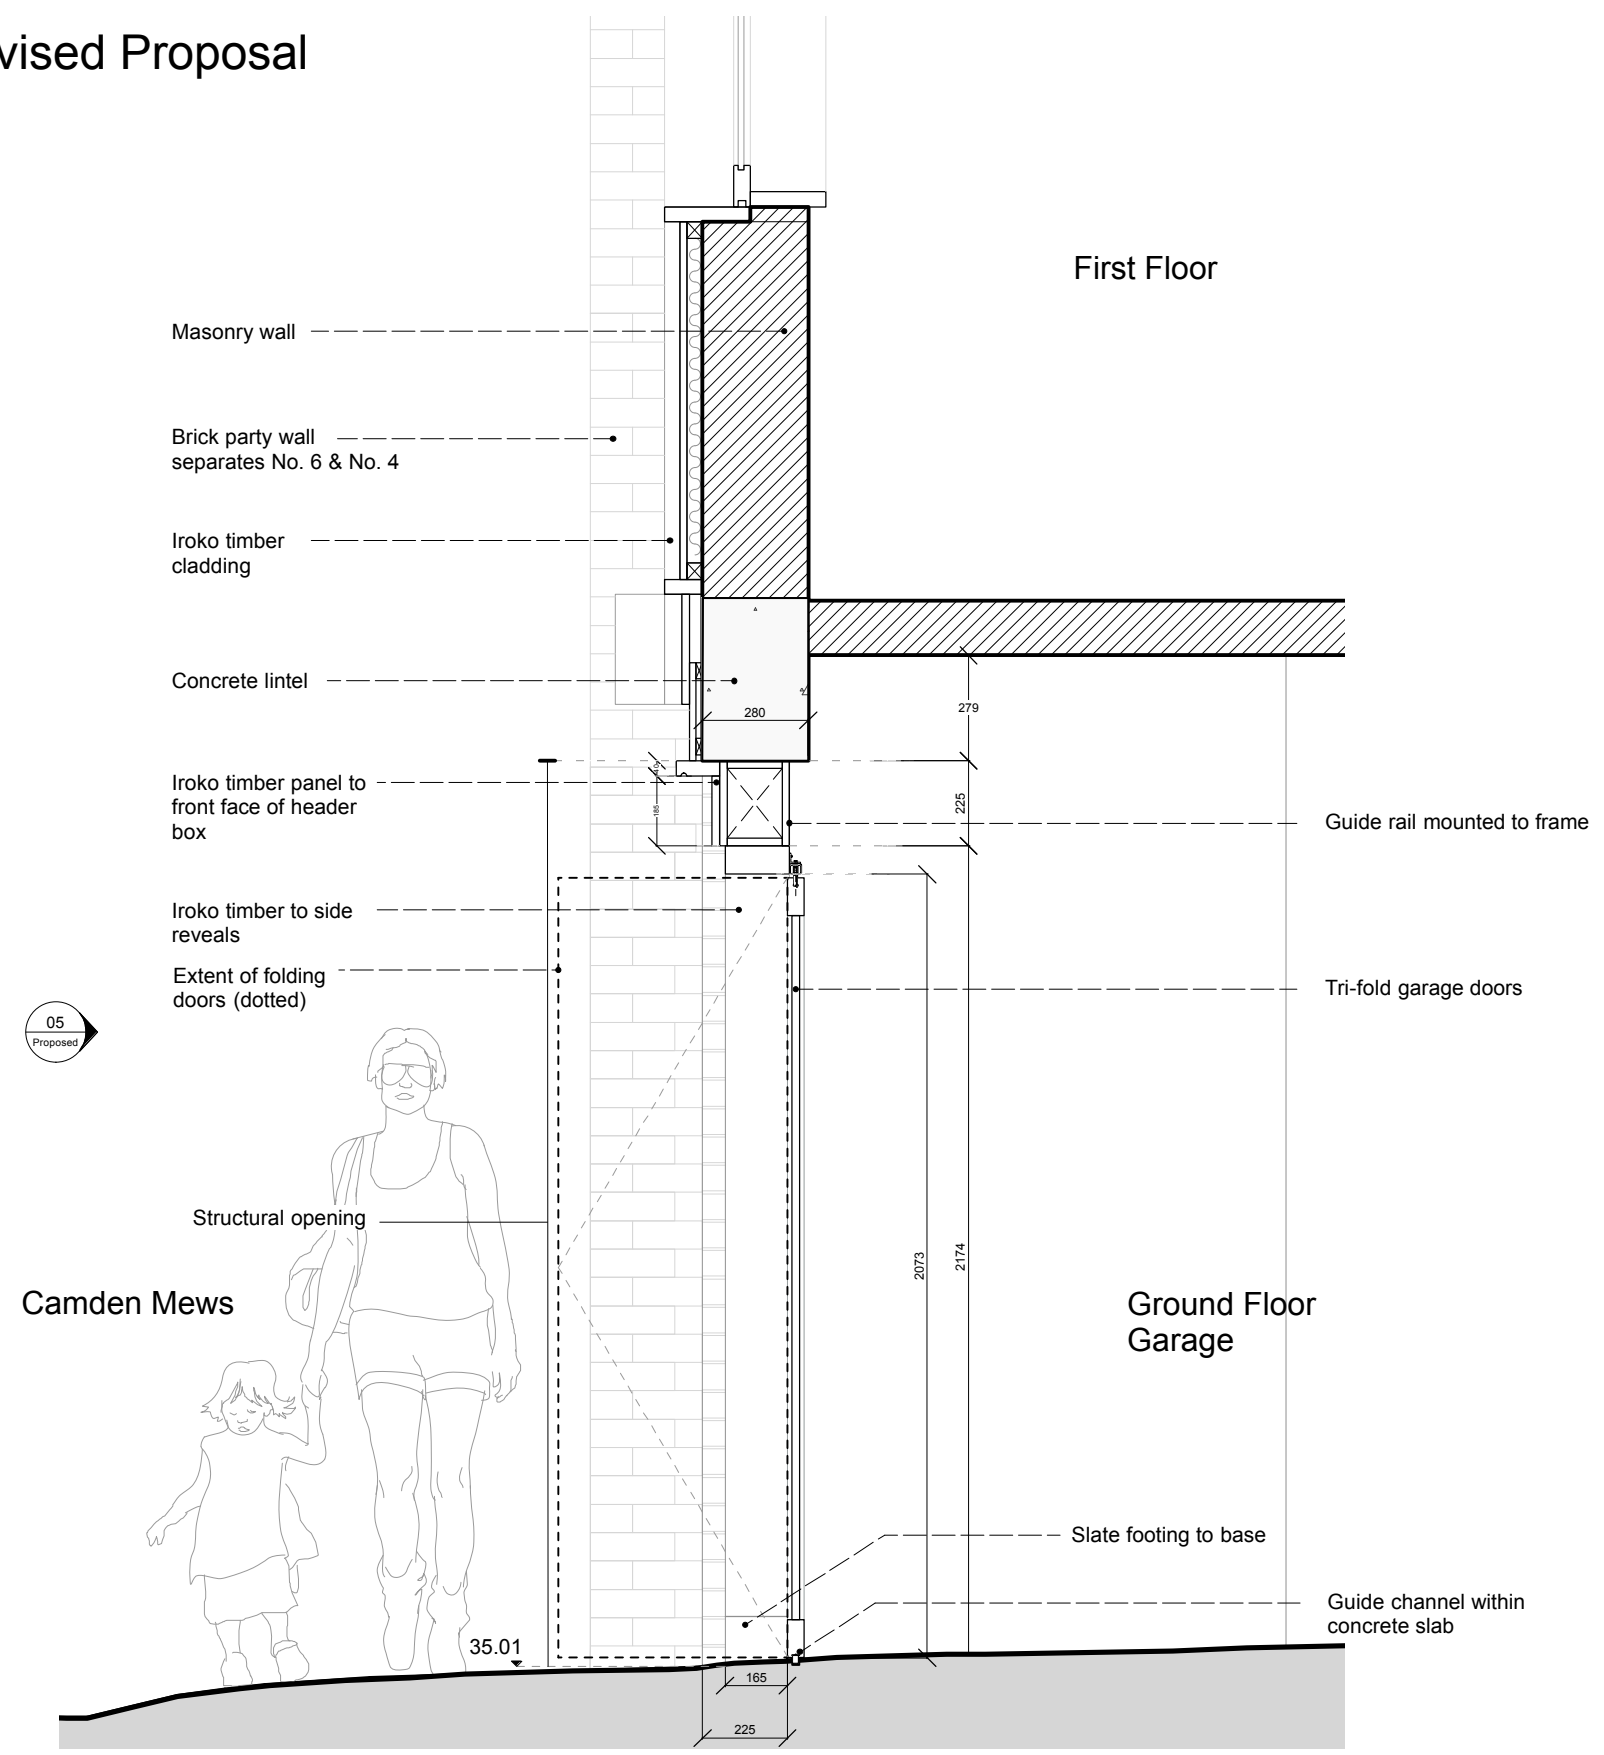

07. Rev A - Garage Section AA - Revised Proposal

Location Plan:		Drawing Name:	Garage Section AA (Revised Proposed)
		Drawing No. :	07 Revision A
		Scale:	1:20
		Date:	20-03-2023
		Location:	4 Camden Mews NW1 9DA London