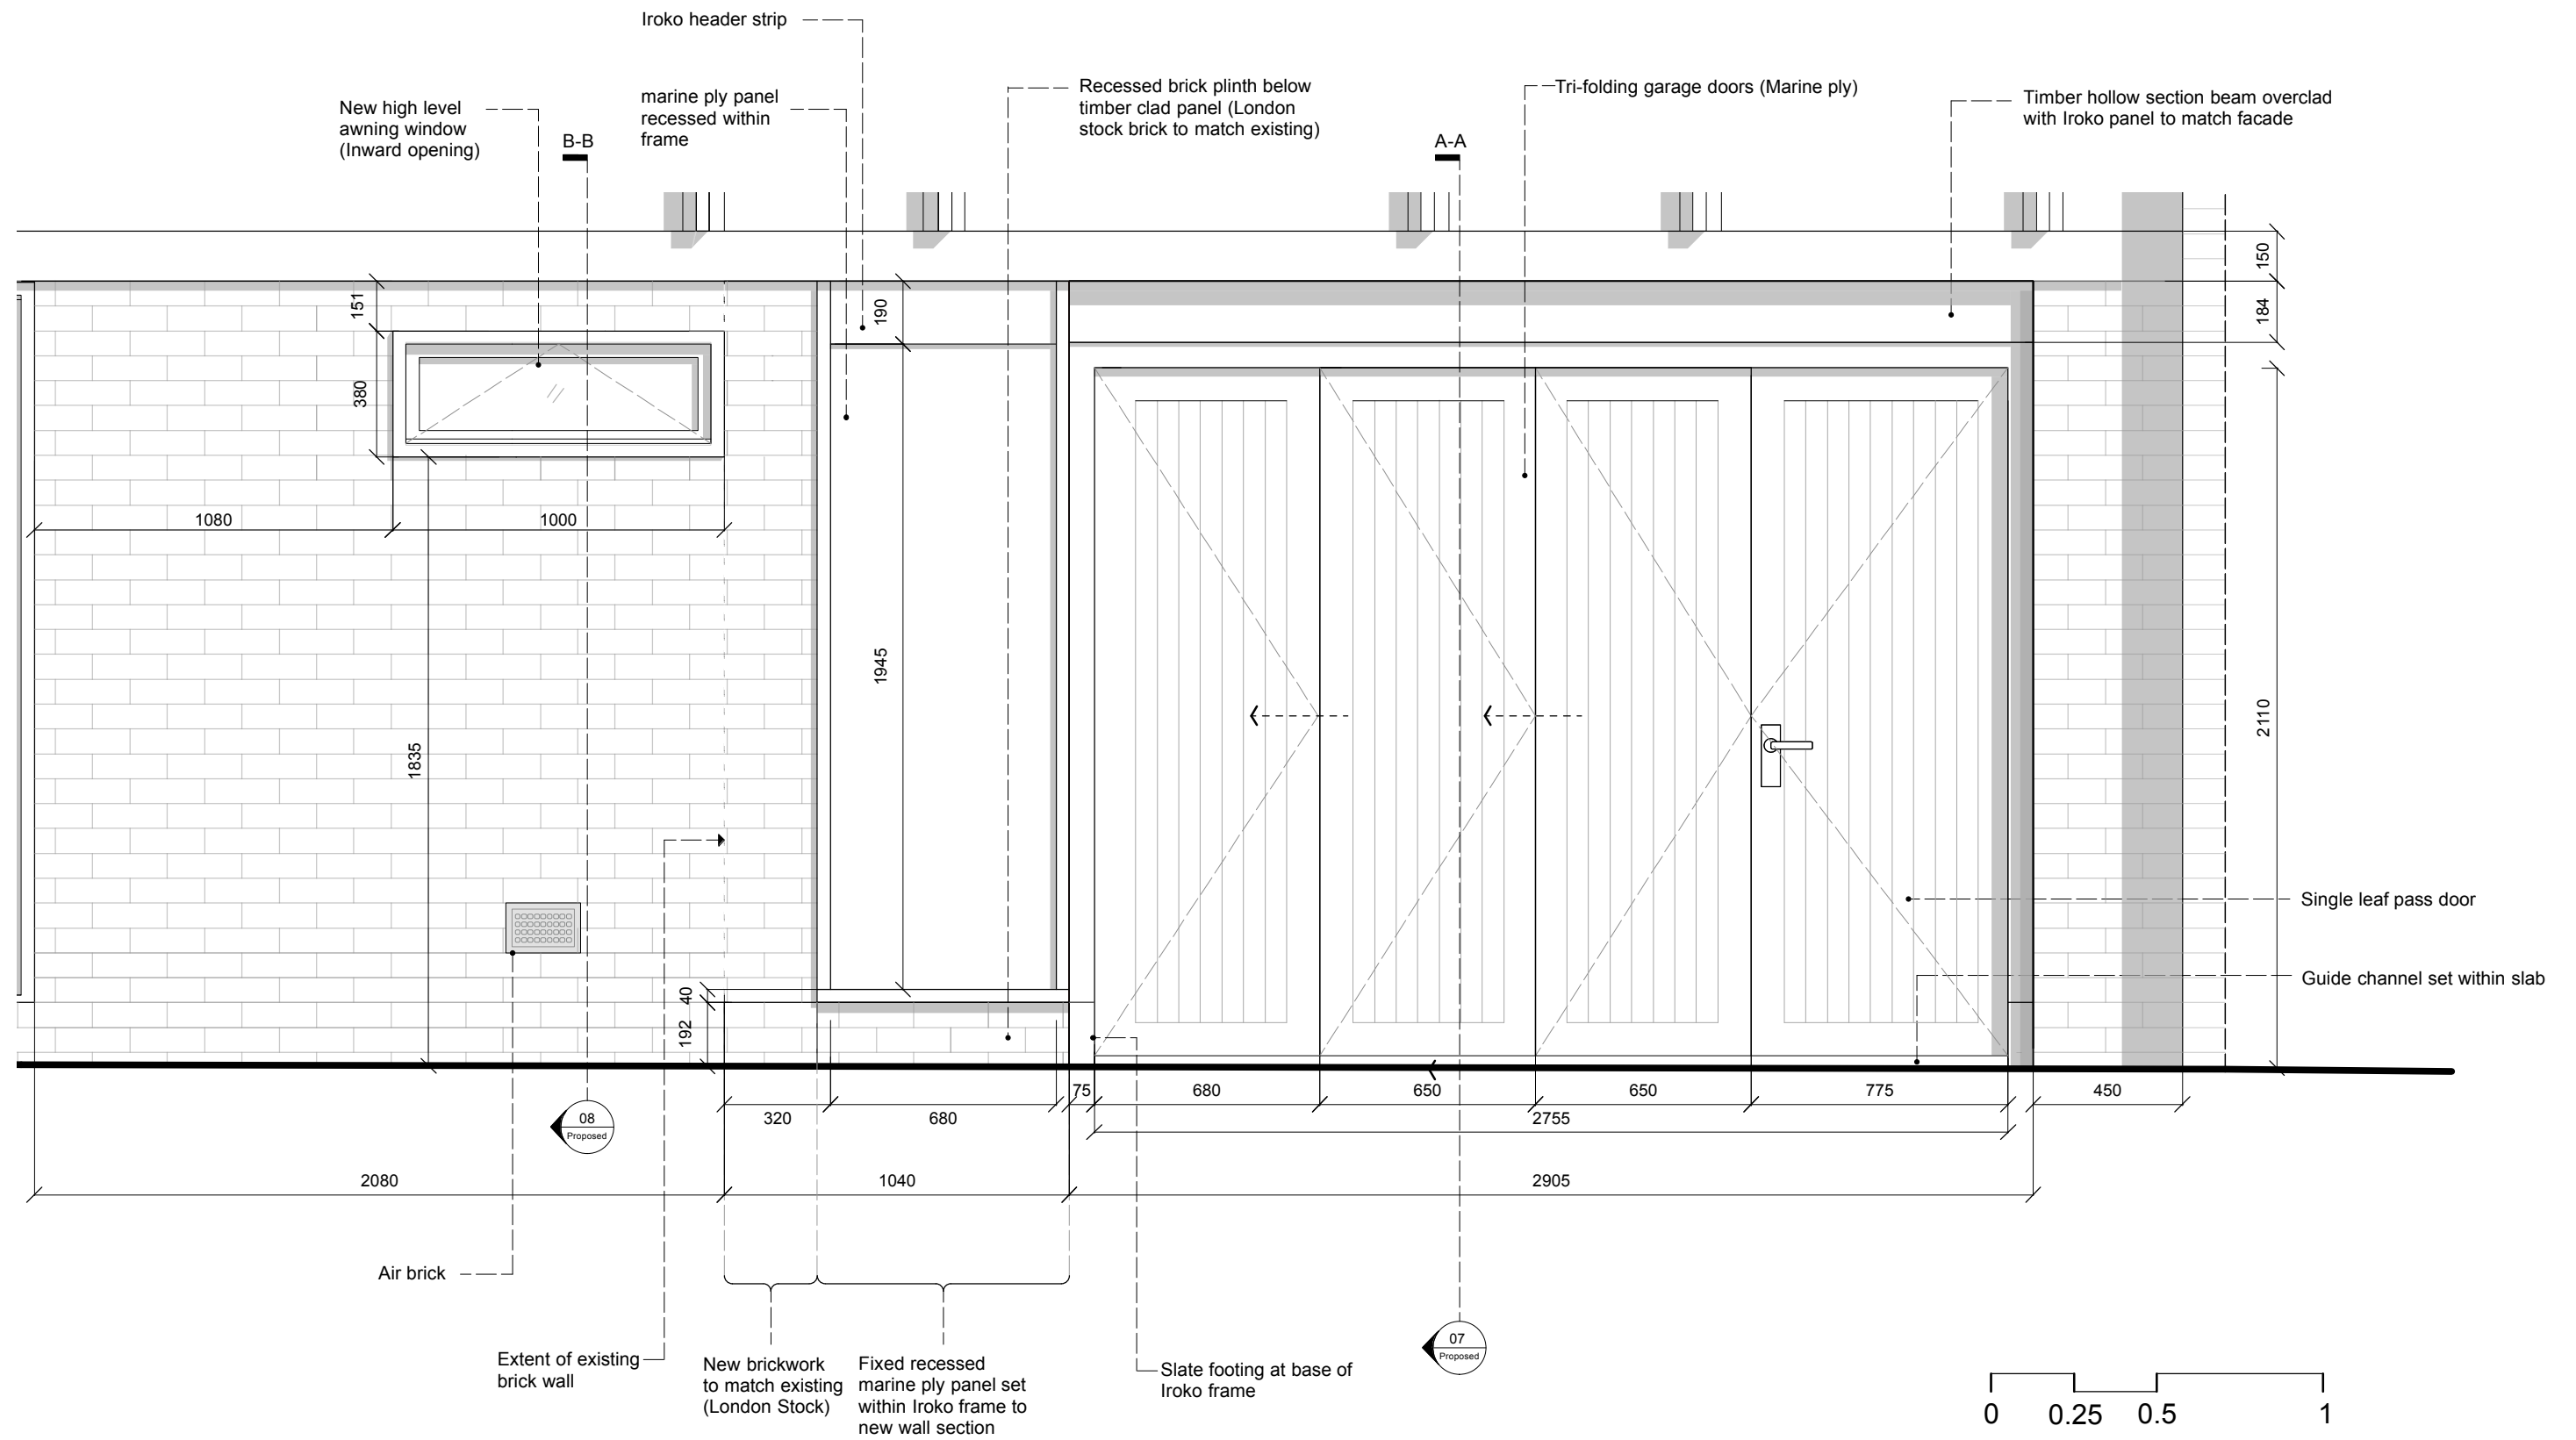

10. Rev A - Garage Doors Elevation - Revised Proposal

Location Plan:	Drawing Name: Garage Doors Elevation (Revised Proposal)
	Drawing No. : 10
	Scale: 1:20
	Date: 20-03-2023
	Location: 4 Camden Mews NW1 9DA London