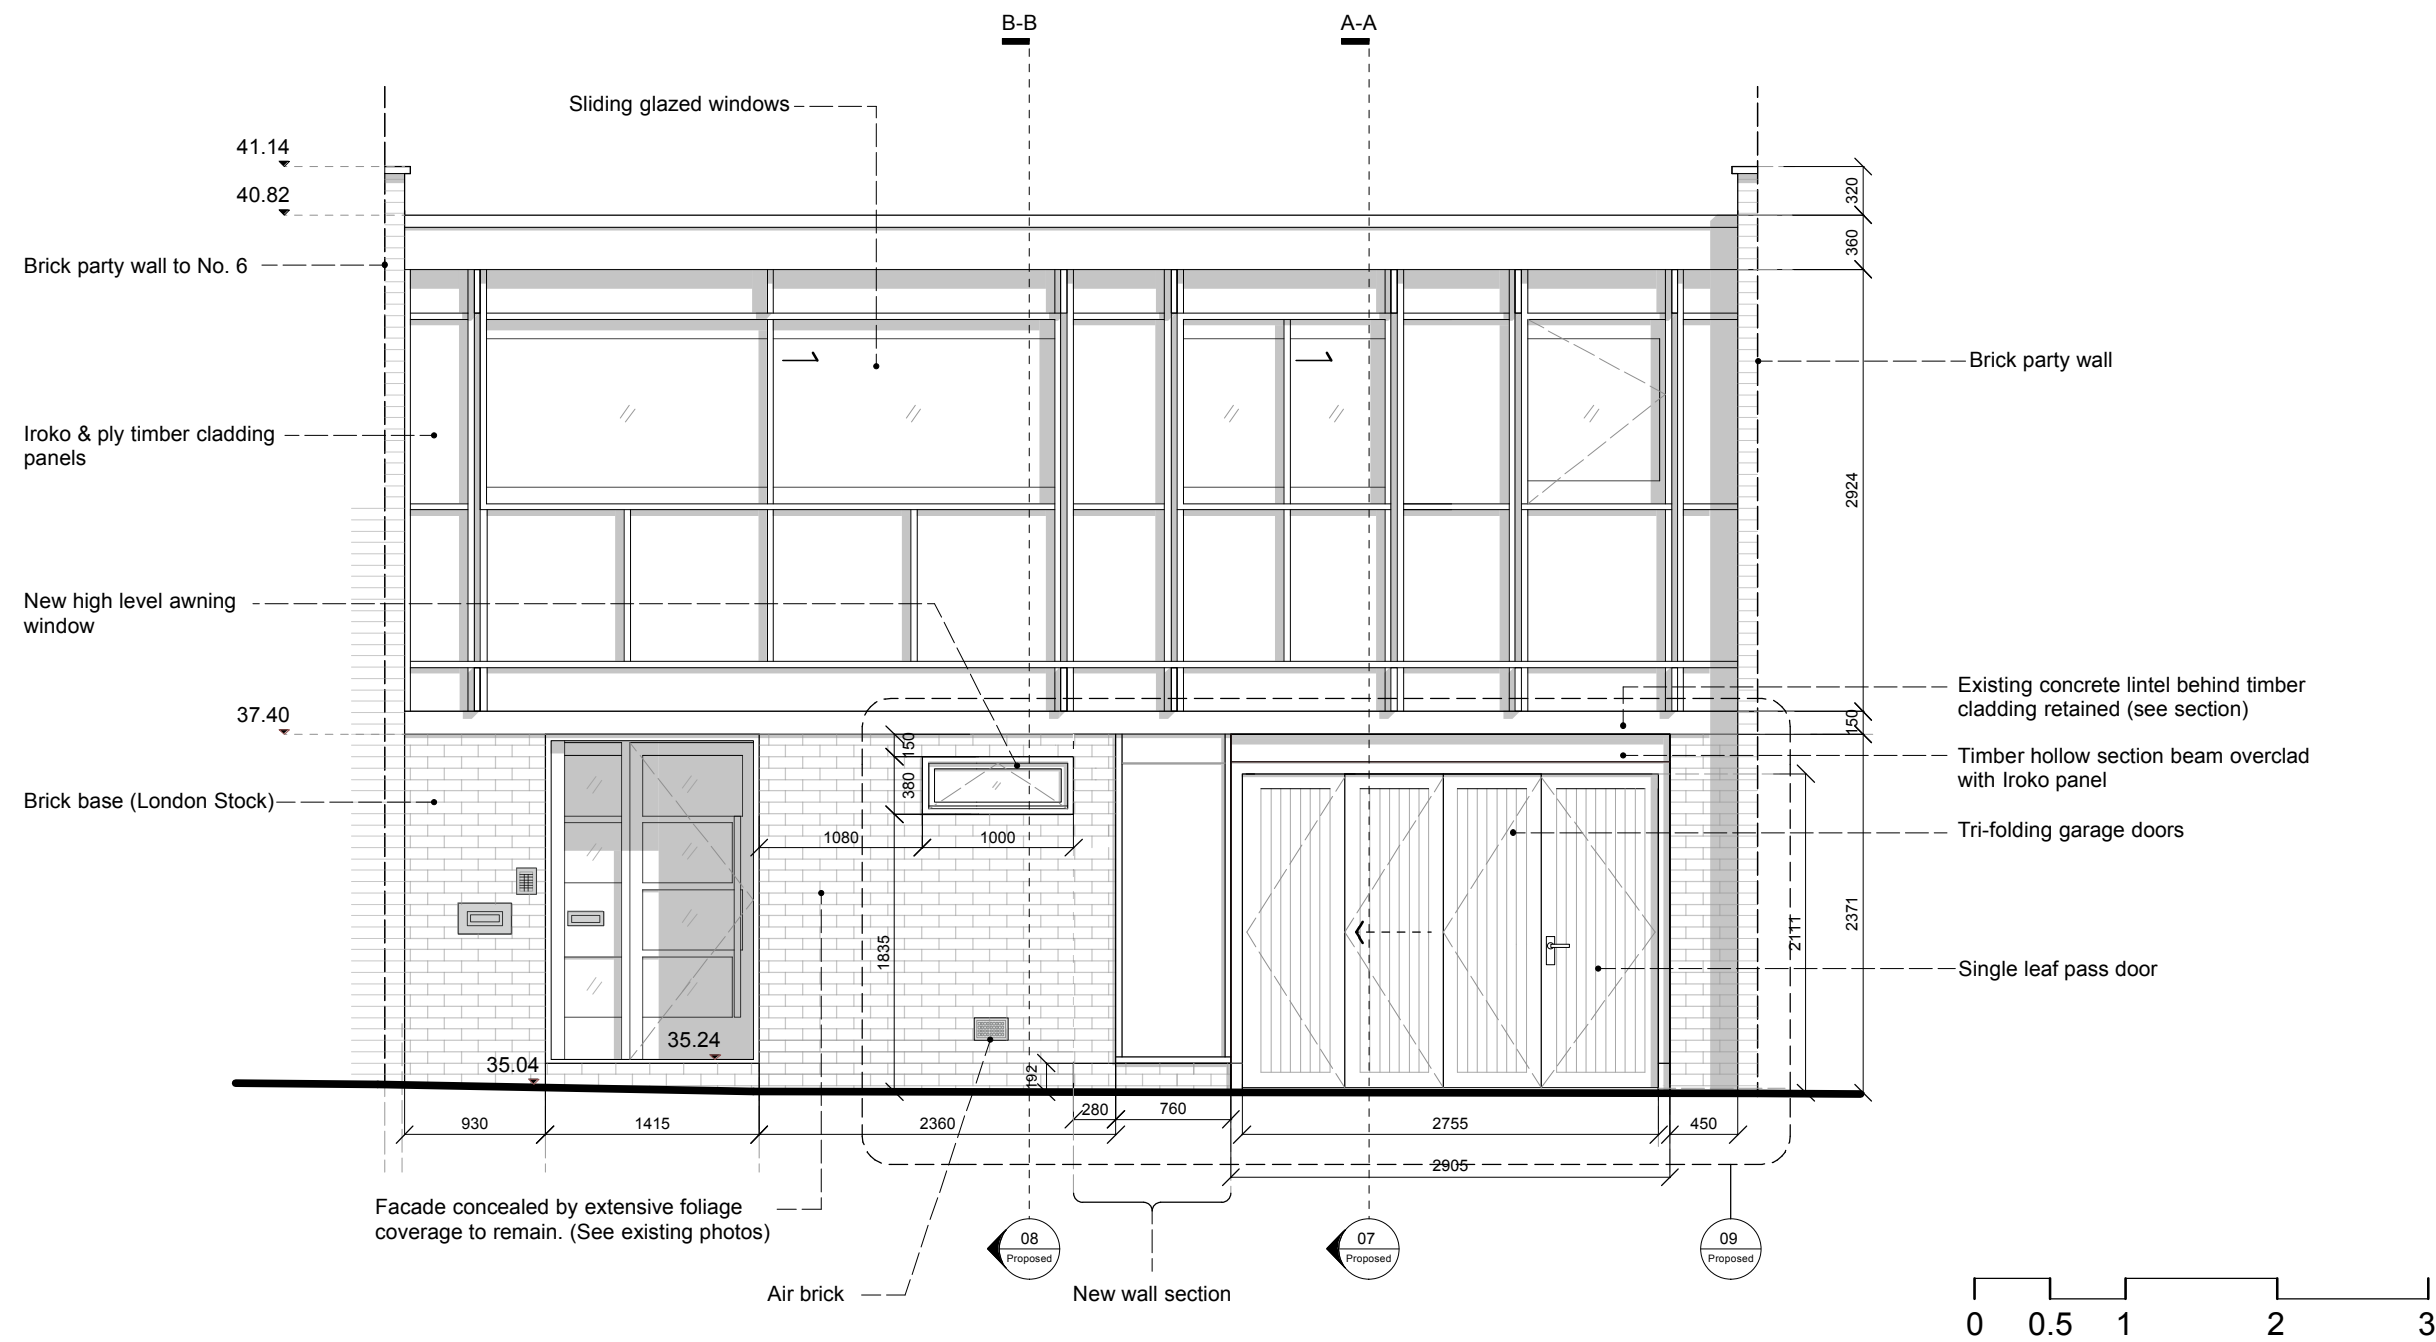

05. Rev A - Front Elevation - Revised Proposal

Location Plan:

Drawing Name: Front Elevation (Revised Proposal)

Drawing No. : 05 Revision A

Scale: 1:50

Date: 20-03-2023

Location: 4 Camden Mews
NW1 9DA
London