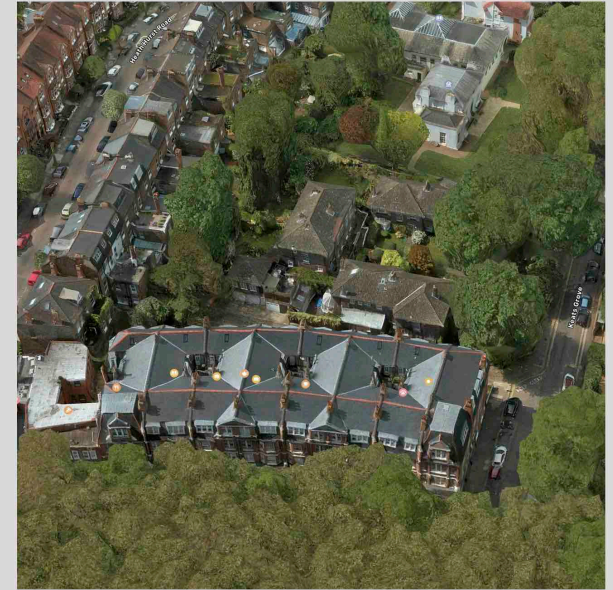

Rear Elevation Facing East

Rear Elevation Facing West

Aerial View

Rear/Side Elevation From Mews Facing Northwest

Side Elevation From Mews Facing West

View From Second Floor/Loft Facing South

| | | | |
|----------------|--------------------------------------|---|-------|
| project | 3 Keats Close Keats Grove London NW3 | smerin architects The Studio 28 Killyon Road London SW8 2XT contact@smerin.co.uk www.smerin.co.uk | |
| site | Site Photographs | | |
| scale | - | project number | A1103 |
| date | 13.01.22 | drawn by | PS |
| drawing status | Survey | checked by | PS |
| drawing number | - | revision | - |