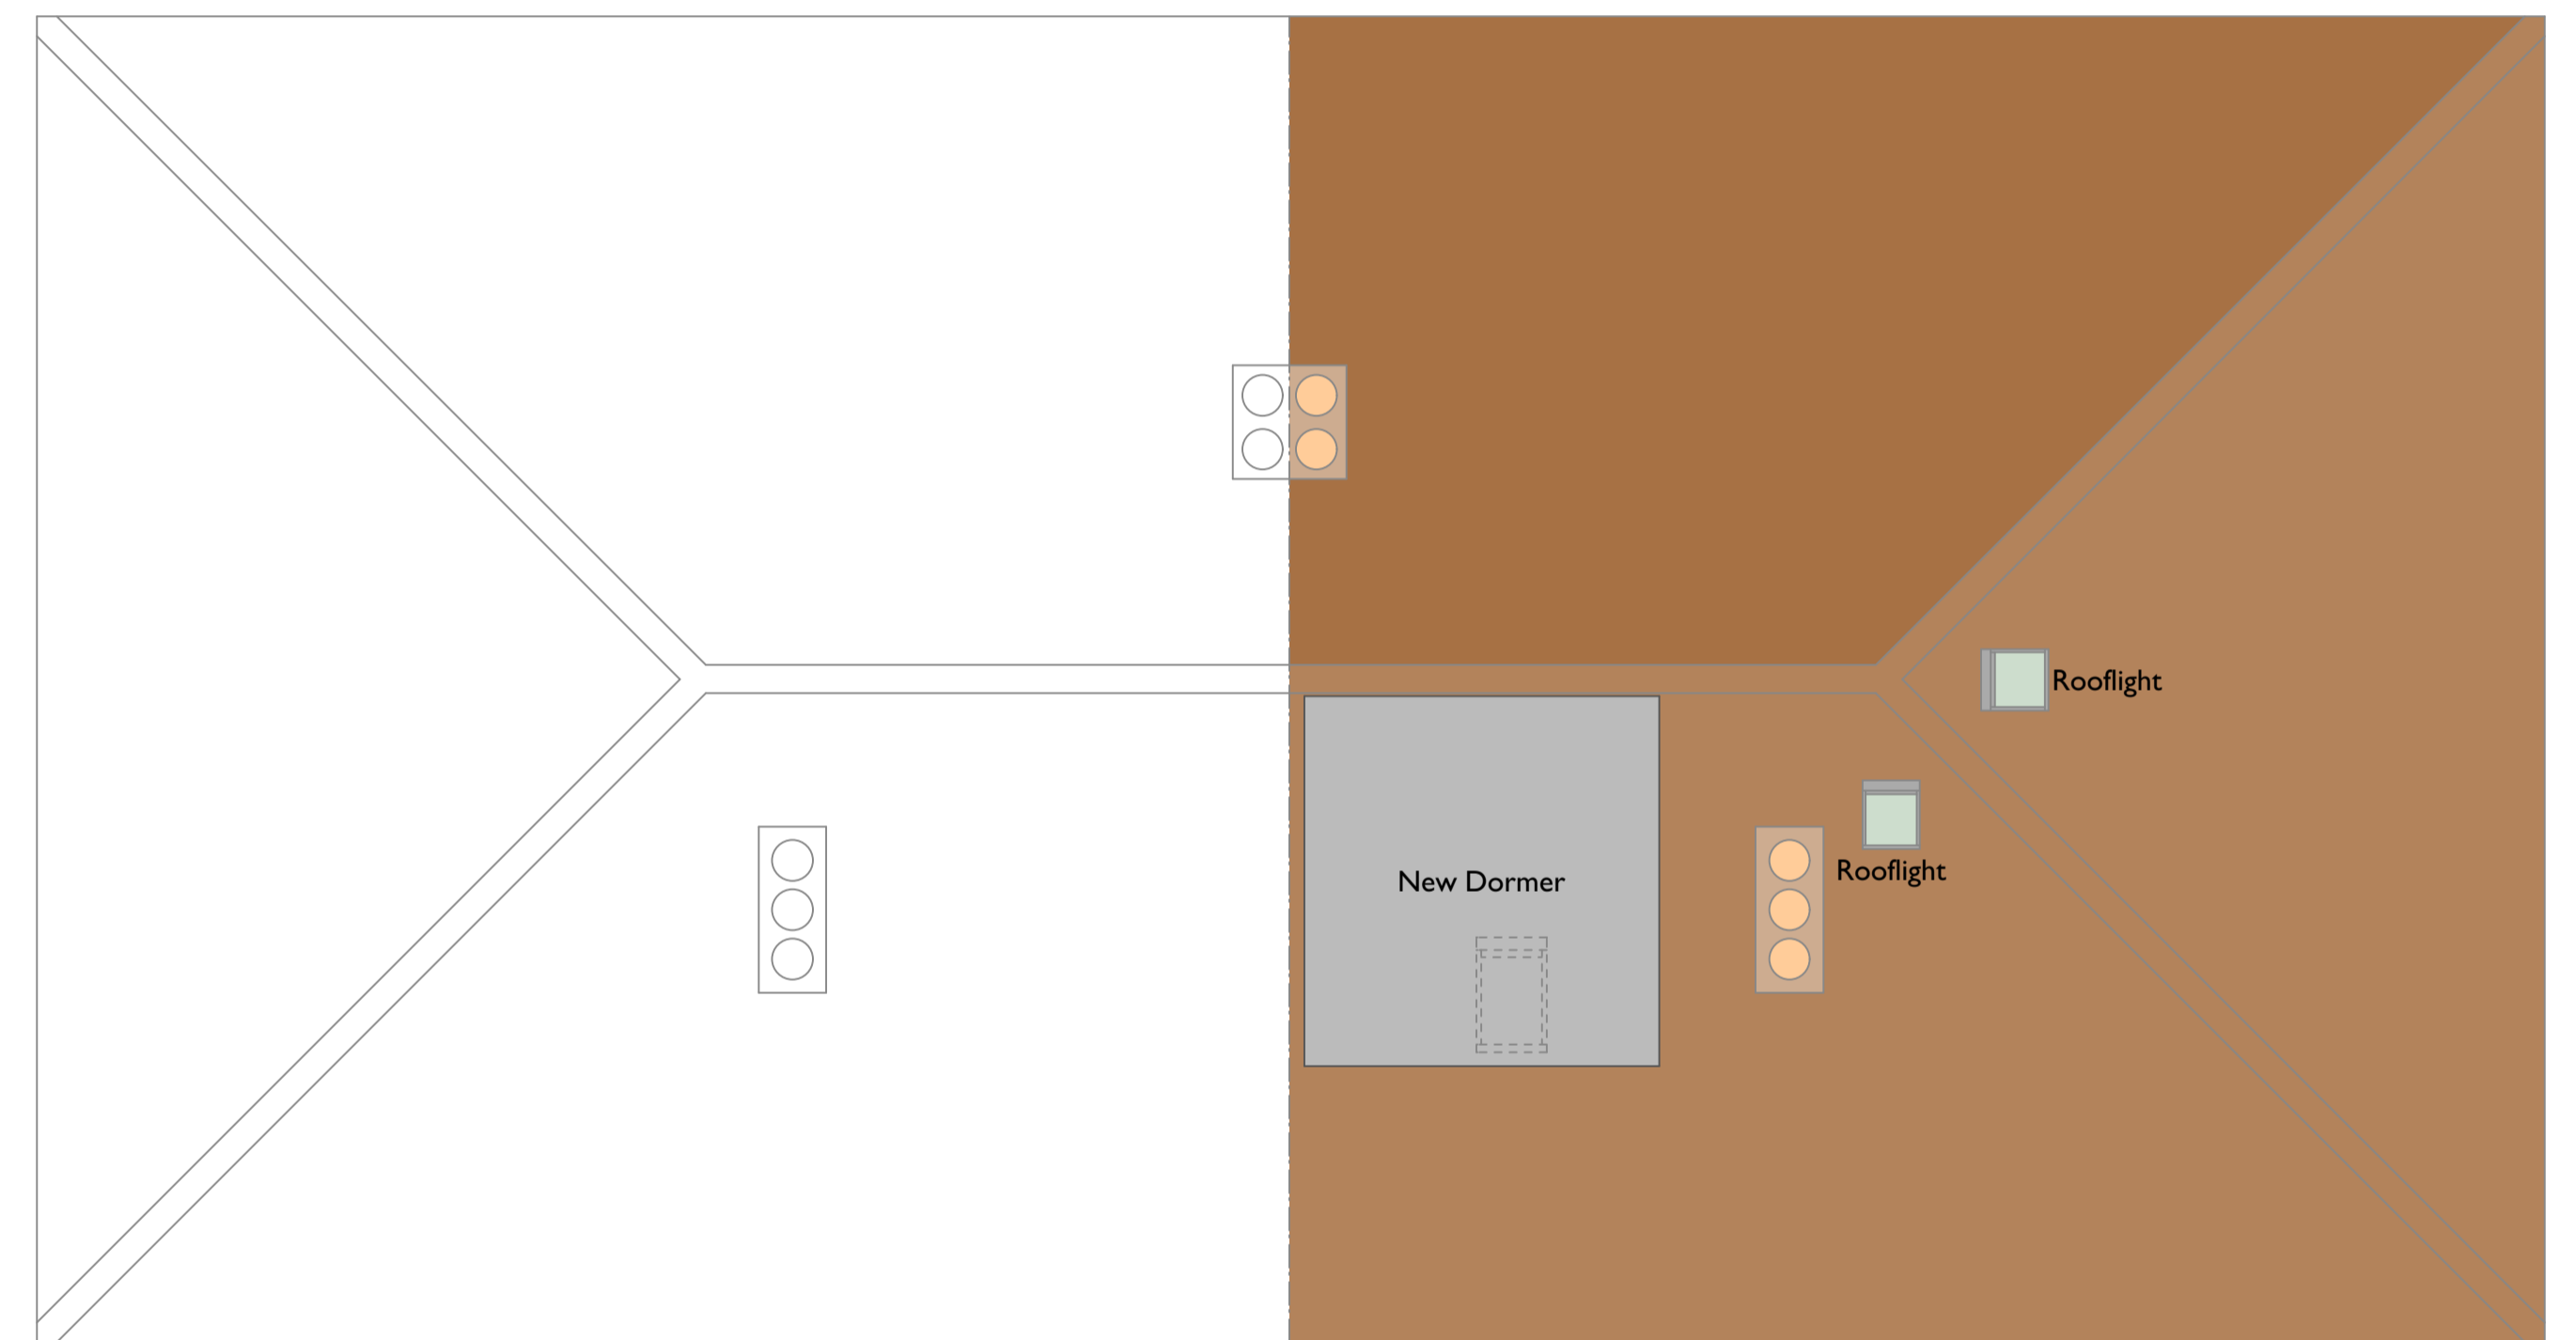

Second Floor/Loft Plan

Roof Plan

project	3 Keats Close Keats Grove London NW3		<b>smerinarchitects</b> The Studio 28 Killyon Road London SW8 2XT contact@smerin.co.uk www.smerin.co.uk
title	Proposed Plans		
scale	1:100 at A3	project number	A1103
date	01.02.22	drawn by	PS
drawing status	Planning	checked by	PS
drawing number	PL 004	revision	-