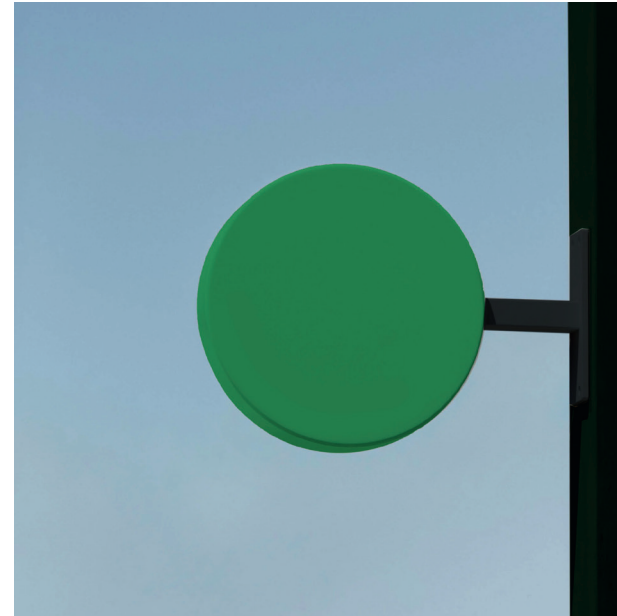

## ROUND SIGN

MATERIAL	100% Aluminum
COLOR	<div style="display: flex; align-items: center; gap: 10px;"> <div style="text-align: center;">○ White</div> <div style="text-align: center;">● Black</div> </div>
WEIGHT	4lbs / 2kg
MOUNTING SURFACE	Drywall, Brick, Concrete, Wood
MAGNETIC	No
ENVIRONMENT	Suitable For Outdoor Use
COMPONENTS	1 X Round Sign 1 X Instructions 4 X Wood/Drywall Screws 4 X Concrete Screws

DIMENSIONS	Length From Wall: 21.5" / 545mm Sign Face Diameter: 16" / 400mm Mounting Plate: 9.80" / 250mm H x 2.6" / 65mm W x 0.4" / 10mm D
------------	---

Fig. 1 - Round Sign End

Fig. 2 - Round Sign Plate

Fig. 3 - Round Sign Side

Colour notes:

Green sign, no type.

Dark grey arm.

Shop front: estate green - as approved by landlord & consistent with the road.

Shop Elevation.

Will be in exact same location as the current sign, highlighted here in red box.