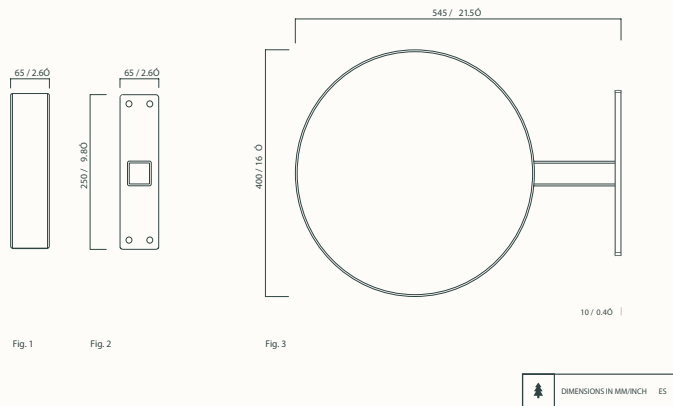

## ROUND SIGN

MATERIAL	100% Aluminum
COLOR	<div style="display: flex; align-items: center; gap: 10px;"> <div style="text-align: center;">○ White</div> <div style="text-align: center;">● Black</div> </div>
WEIGHT	4lbs / 2kg
MOUNTING SURFACE	Drywall, Brick, Concrete, Wood
MAGNETIC	No
ENVIRONMENT	Suitable For Outdoor Use
COMPONENTS	1 X Round Sign 1 X Instructions 4 X Wood/Drywall Screws 4 X Concrete Screws

DIMENSIONS	Length From Wall: 21.5" / 545mm Sign Face Diameter: 16" / 400mm Mounting Plate: 9.80" / 250mm H x 2.6" / 65mm W x 0.4" / 10mm D
------------	---

Fig. 1 - Round Sign End

Fig. 2 - Round Sign Plate

Fig. 3 - Round Sign Side

Colour notes:

Green sign, no type.

Dark grey arm.

Shop front: estate green - as approved by landlord & consistent with the road.

Shop Elevation.

Will be in exact same location as the current sign, highlighted here in red box.