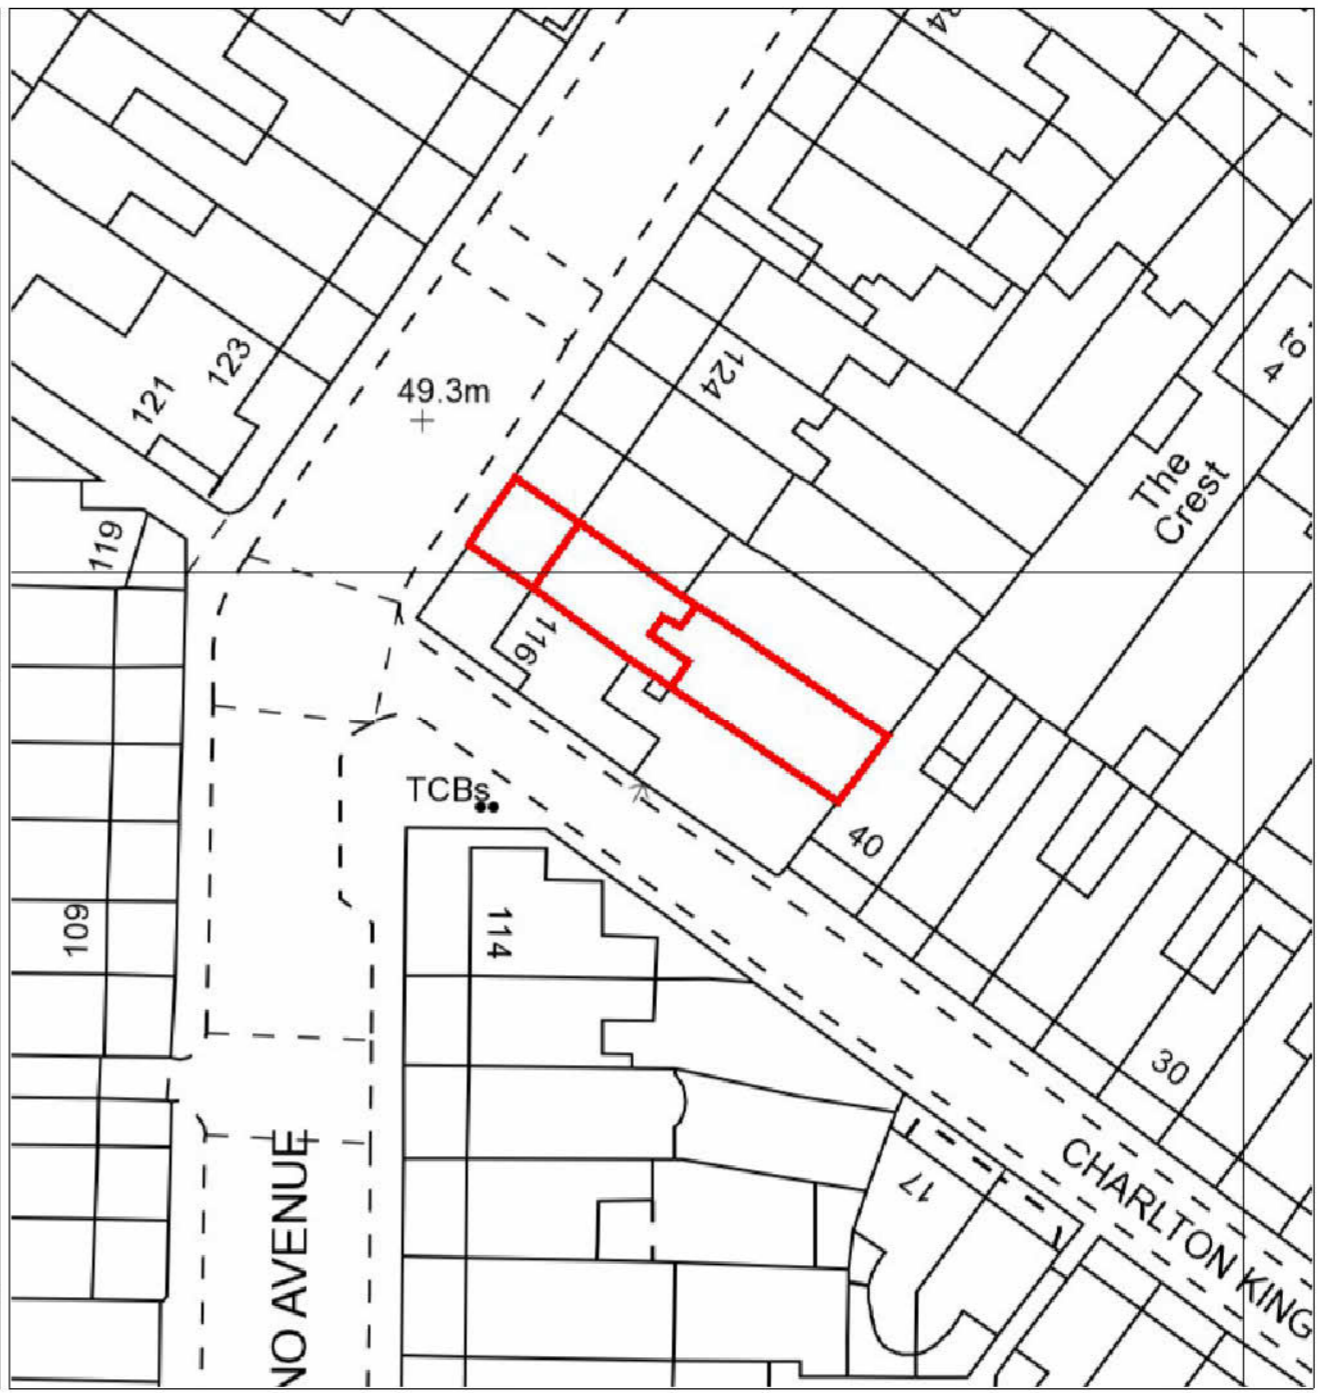

No.	Description	Date

1 Location plan
1 : 1250

2 Block plan
1 : 500

FELIXDB

12 Chichester Road
London NW6 5QN

t. 07966264656

felix@felixdb.co.uk

TITLE
LOCATION AND BLOCK PLAN

PROJECT
118 Torriano Avenue NW5 2RY

CLIENT Hamed & Fleur

F.P 16/03/2023 09:11:48

PROJECT NUMBER 118W-

SCALE (@ A3) As indicated

DRAWING NUMBER REV

FDB-118W- A001	
----------------	--

No.	Description	Date