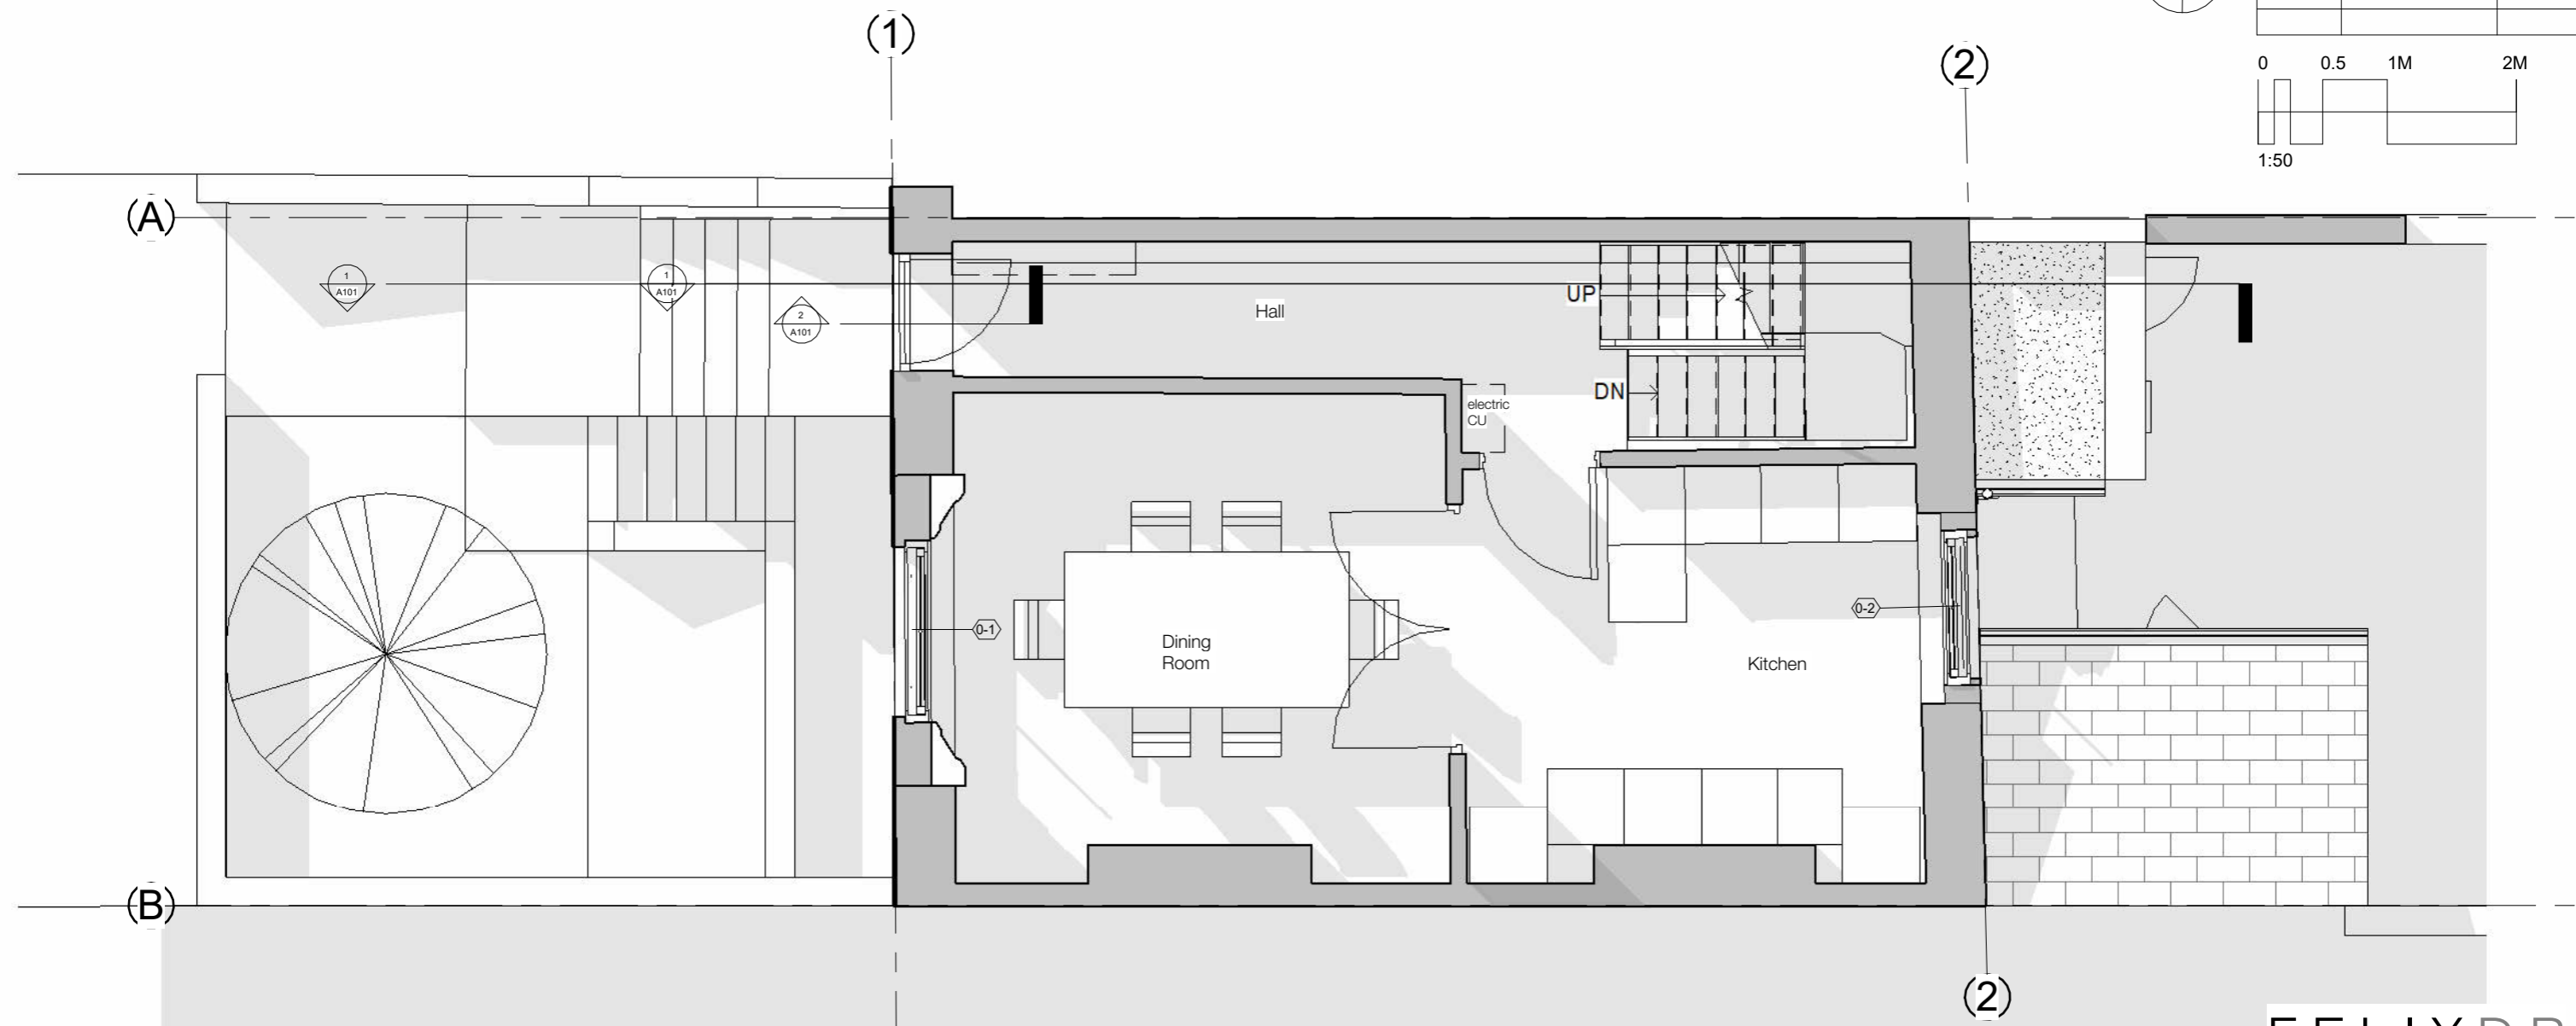

F.P
16/03/2023 09:11:49

PROJECT NUMBER
118W-

SCALE (@ A3)
1:50

DRAWING NUMBER
REV

FDB-118W- A100	
----------------	--

No.	Description	Date

1 0 Ground Floor - Existing 1.50
1:50

2 0 Ground Floor - Existing 1.100
1:100