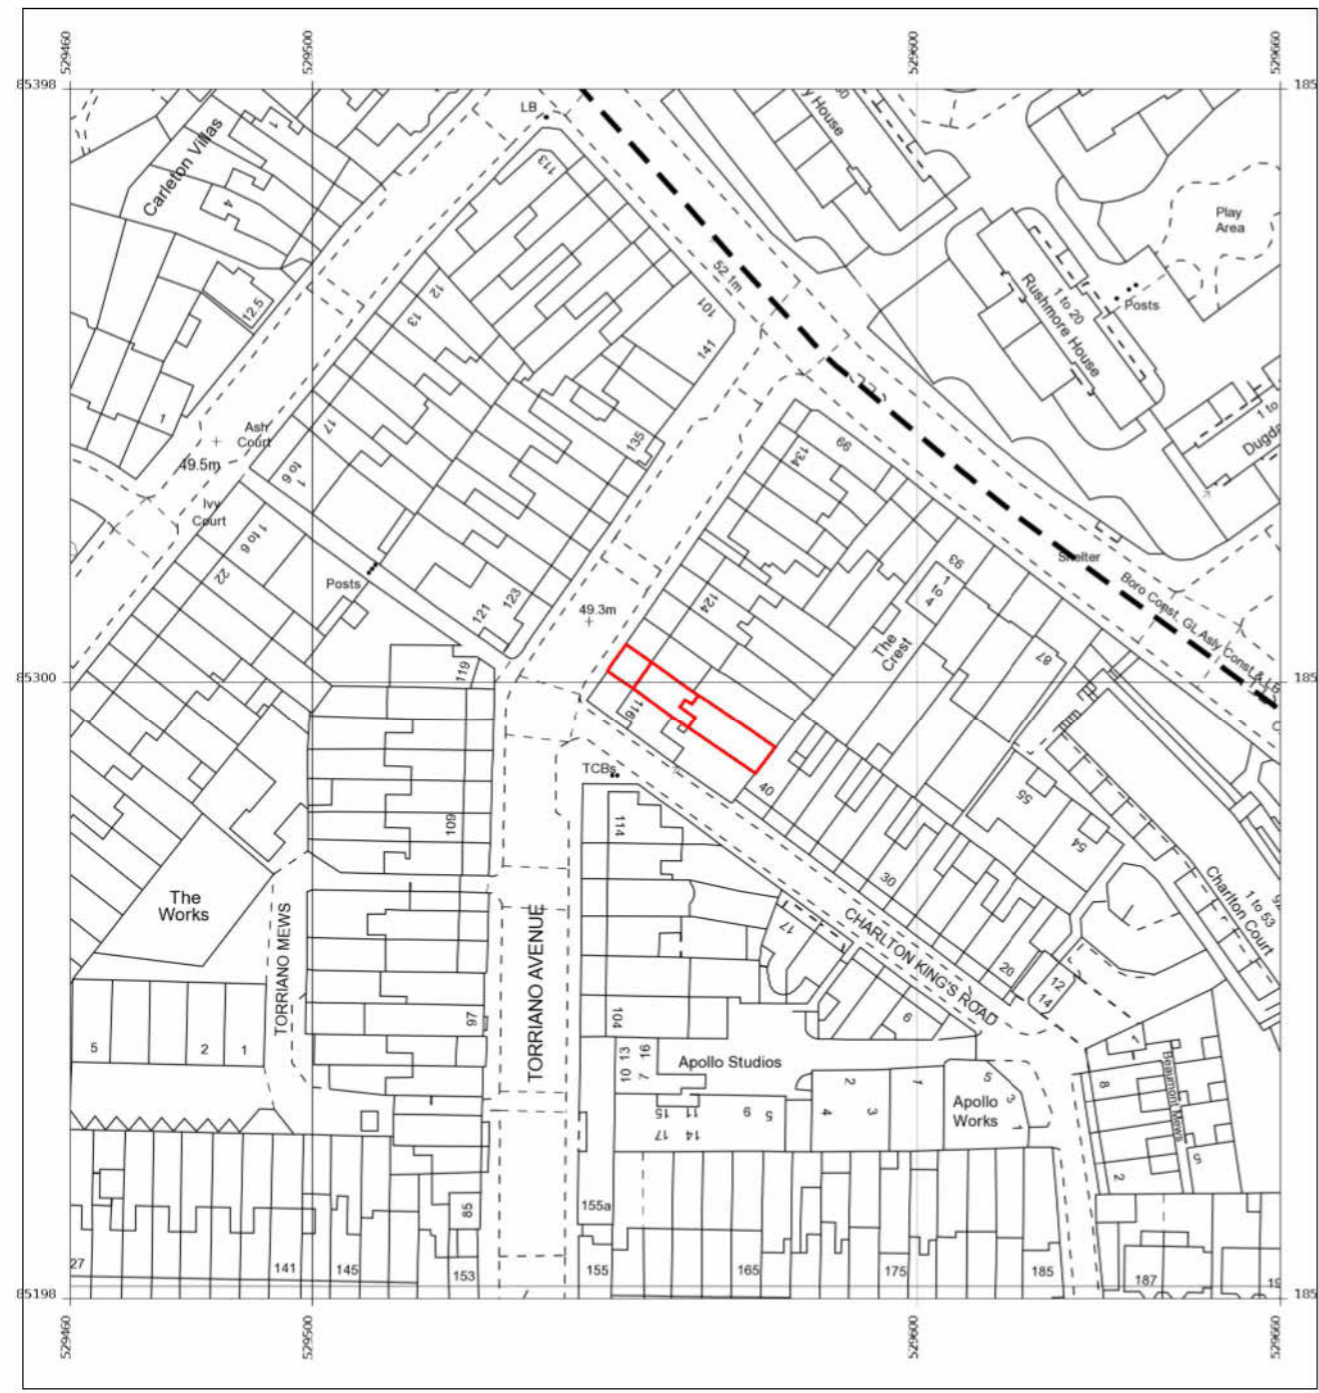

No.	Description	Date

1 Location plan
1 : 1250

2 Block plan
1 : 500

FELIXDB

12 Chichester Road
London NW6 5QN

t. 07966264656

felix@felixdb.co.uk

TITLE
LOCATION AND BLOCK PLAN

PROJECT
118 Torriano Avenue NW5 2RY

CLIENT Hamed & Fleur

F.P 16/03/2023 09:11:48

PROJECT NUMBER 118W-

SCALE (@ A3) As indicated

DRAWING NUMBER REV

FDB-118W- A001	
----------------	--

No.	Description	Date