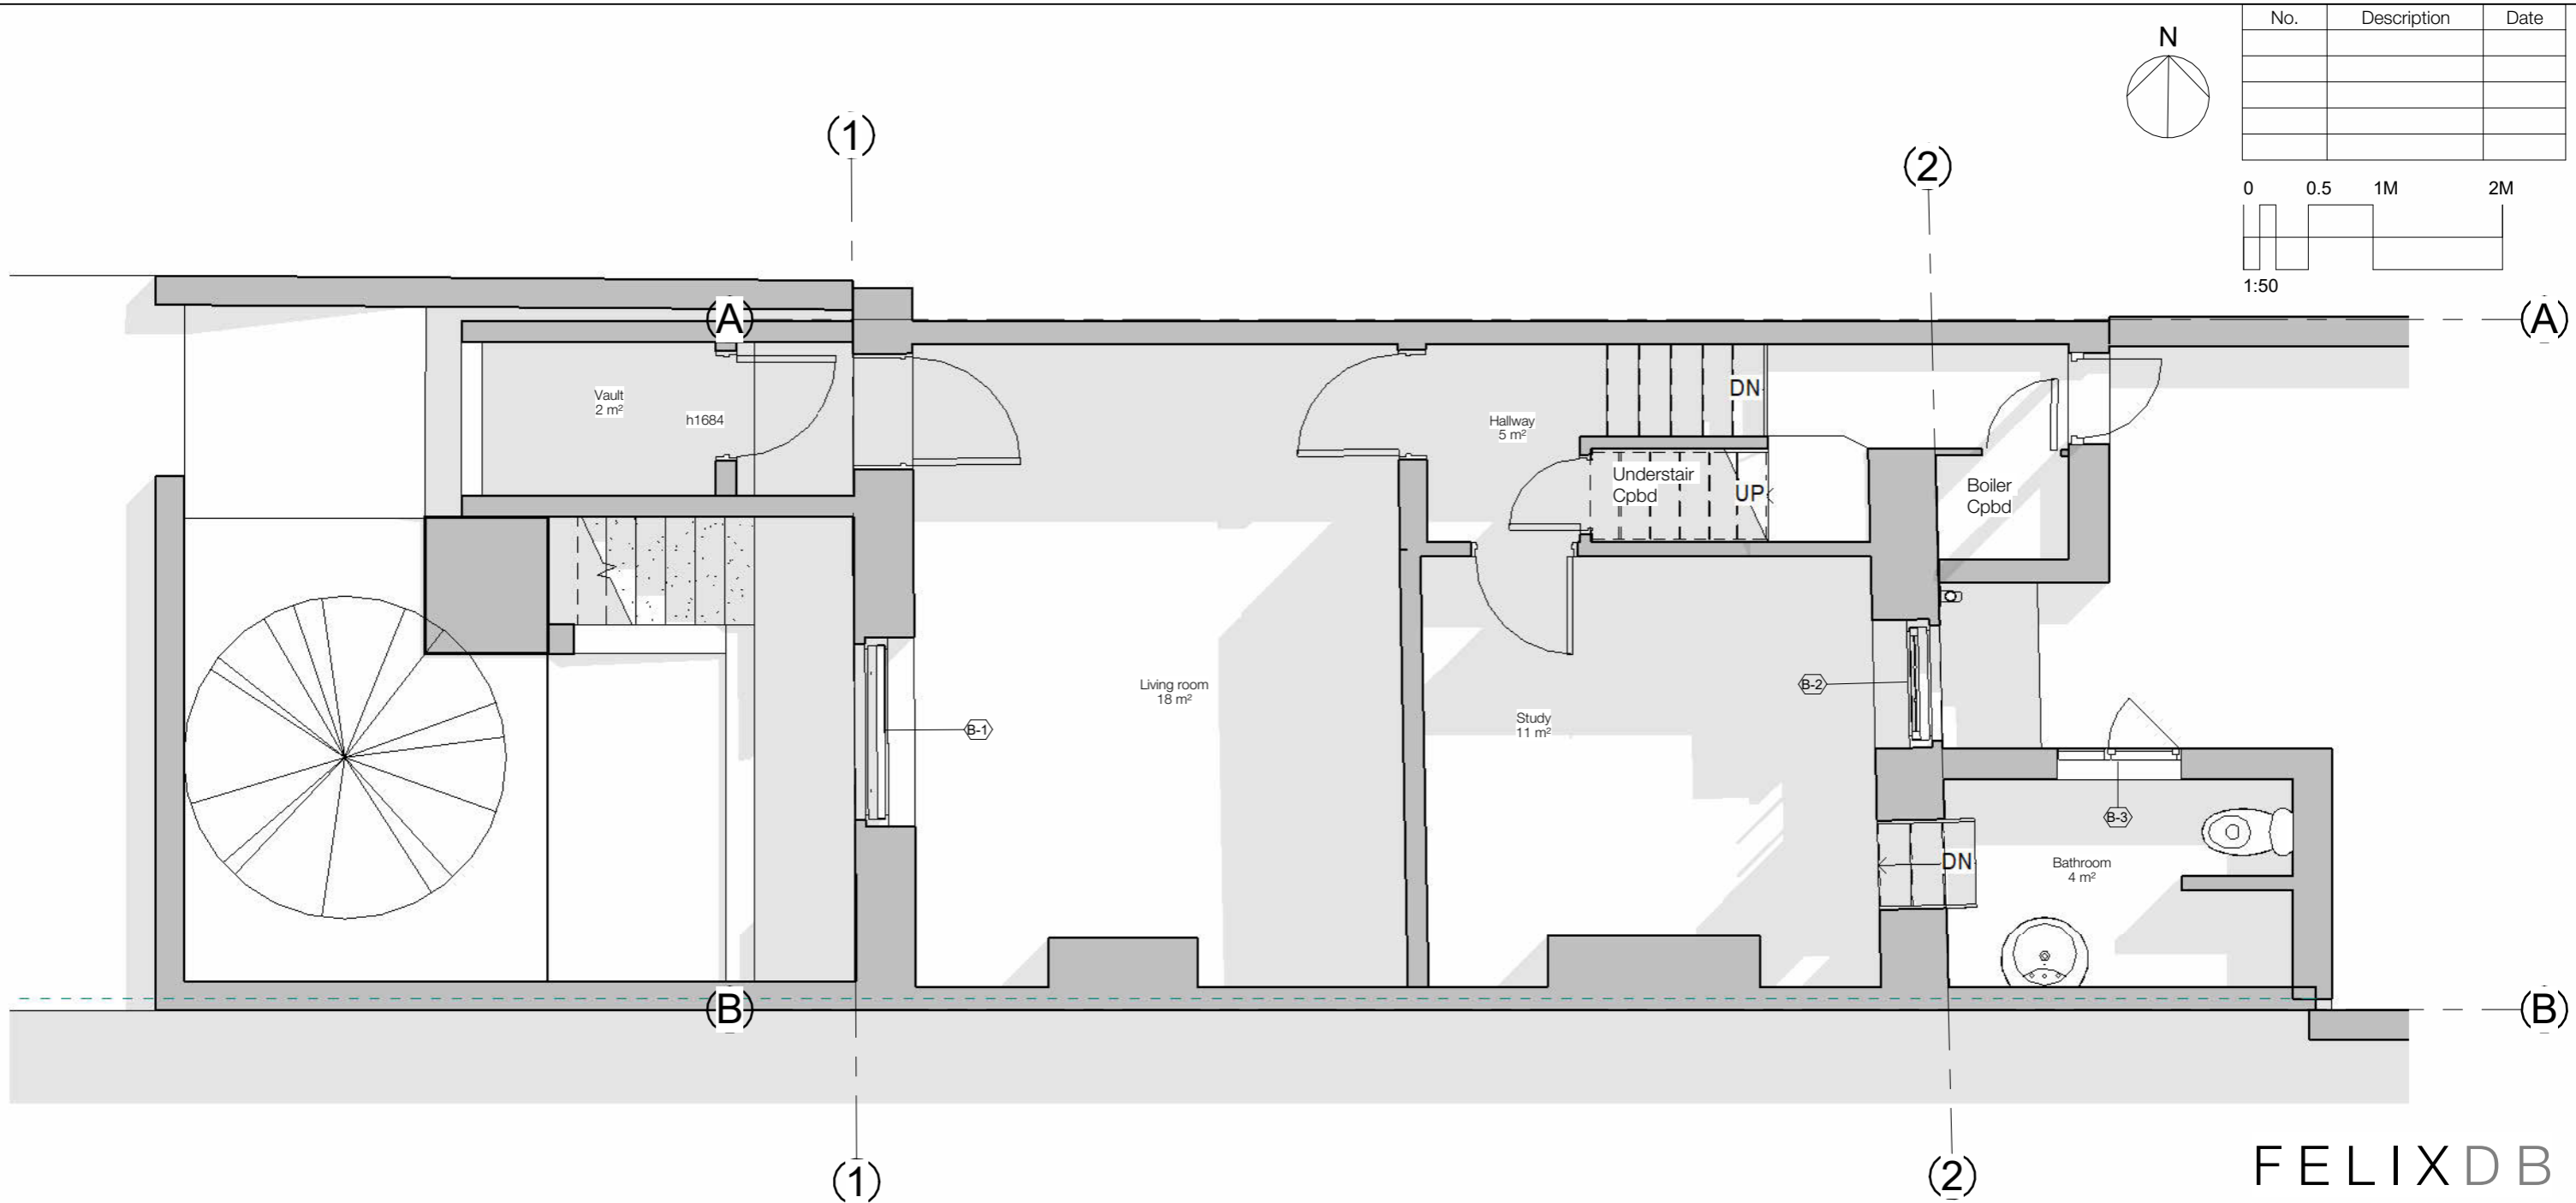

PROJECT
118 Torriano Avenue NW5 2RY

CLIENT Hamed & Fleur

F.P 16/03/2023 09:11:48

PROJECT NUMBER 118W-

SCALE (@ A3) As indicated

DRAWING NUMBER REV

FDB-118W- A001	
----------------	--

No.	Description	Date

F.P
16/03/2023 09:11:49

PROJECT NUMBER
118W-

SCALE (@ A3)
1:50

DRAWING NUMBER
REV

FDB-118W- A100	
----------------	--

No.	Description	Date

1 0 Ground Floor - Existing 1.50
1:50

2 0 Ground Floor - Existing 1.100
1:100