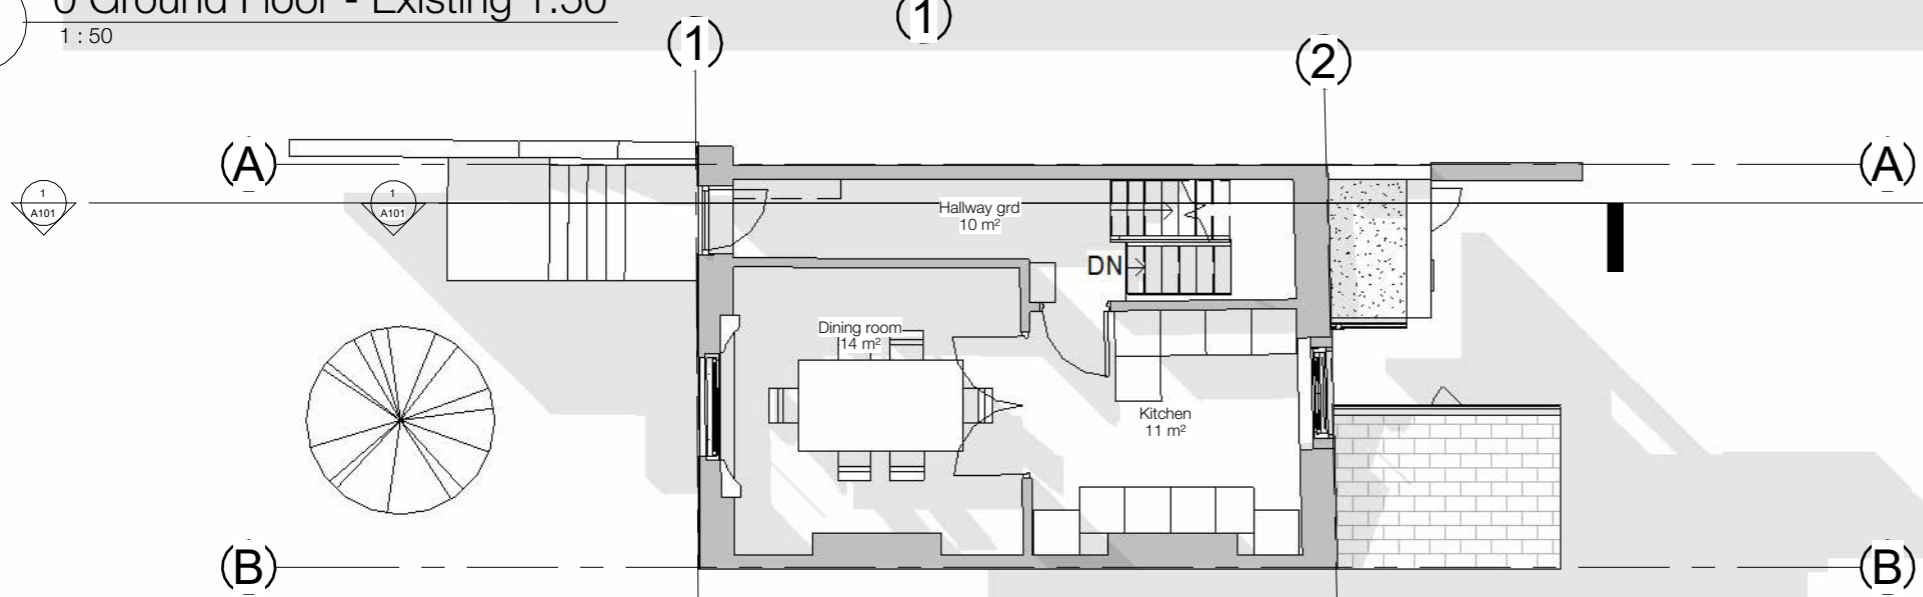

F.P
16/03/2023 09:11:49

PROJECT NUMBER
118W-

SCALE (@ A3)
1:50

DRAWING NUMBER
REV

FDB-118W- A100	
----------------	--

No.	Description	Date

1 0 Ground Floor - Existing 1.50
1:50

2 0 Ground Floor - Existing 1.100
1:100