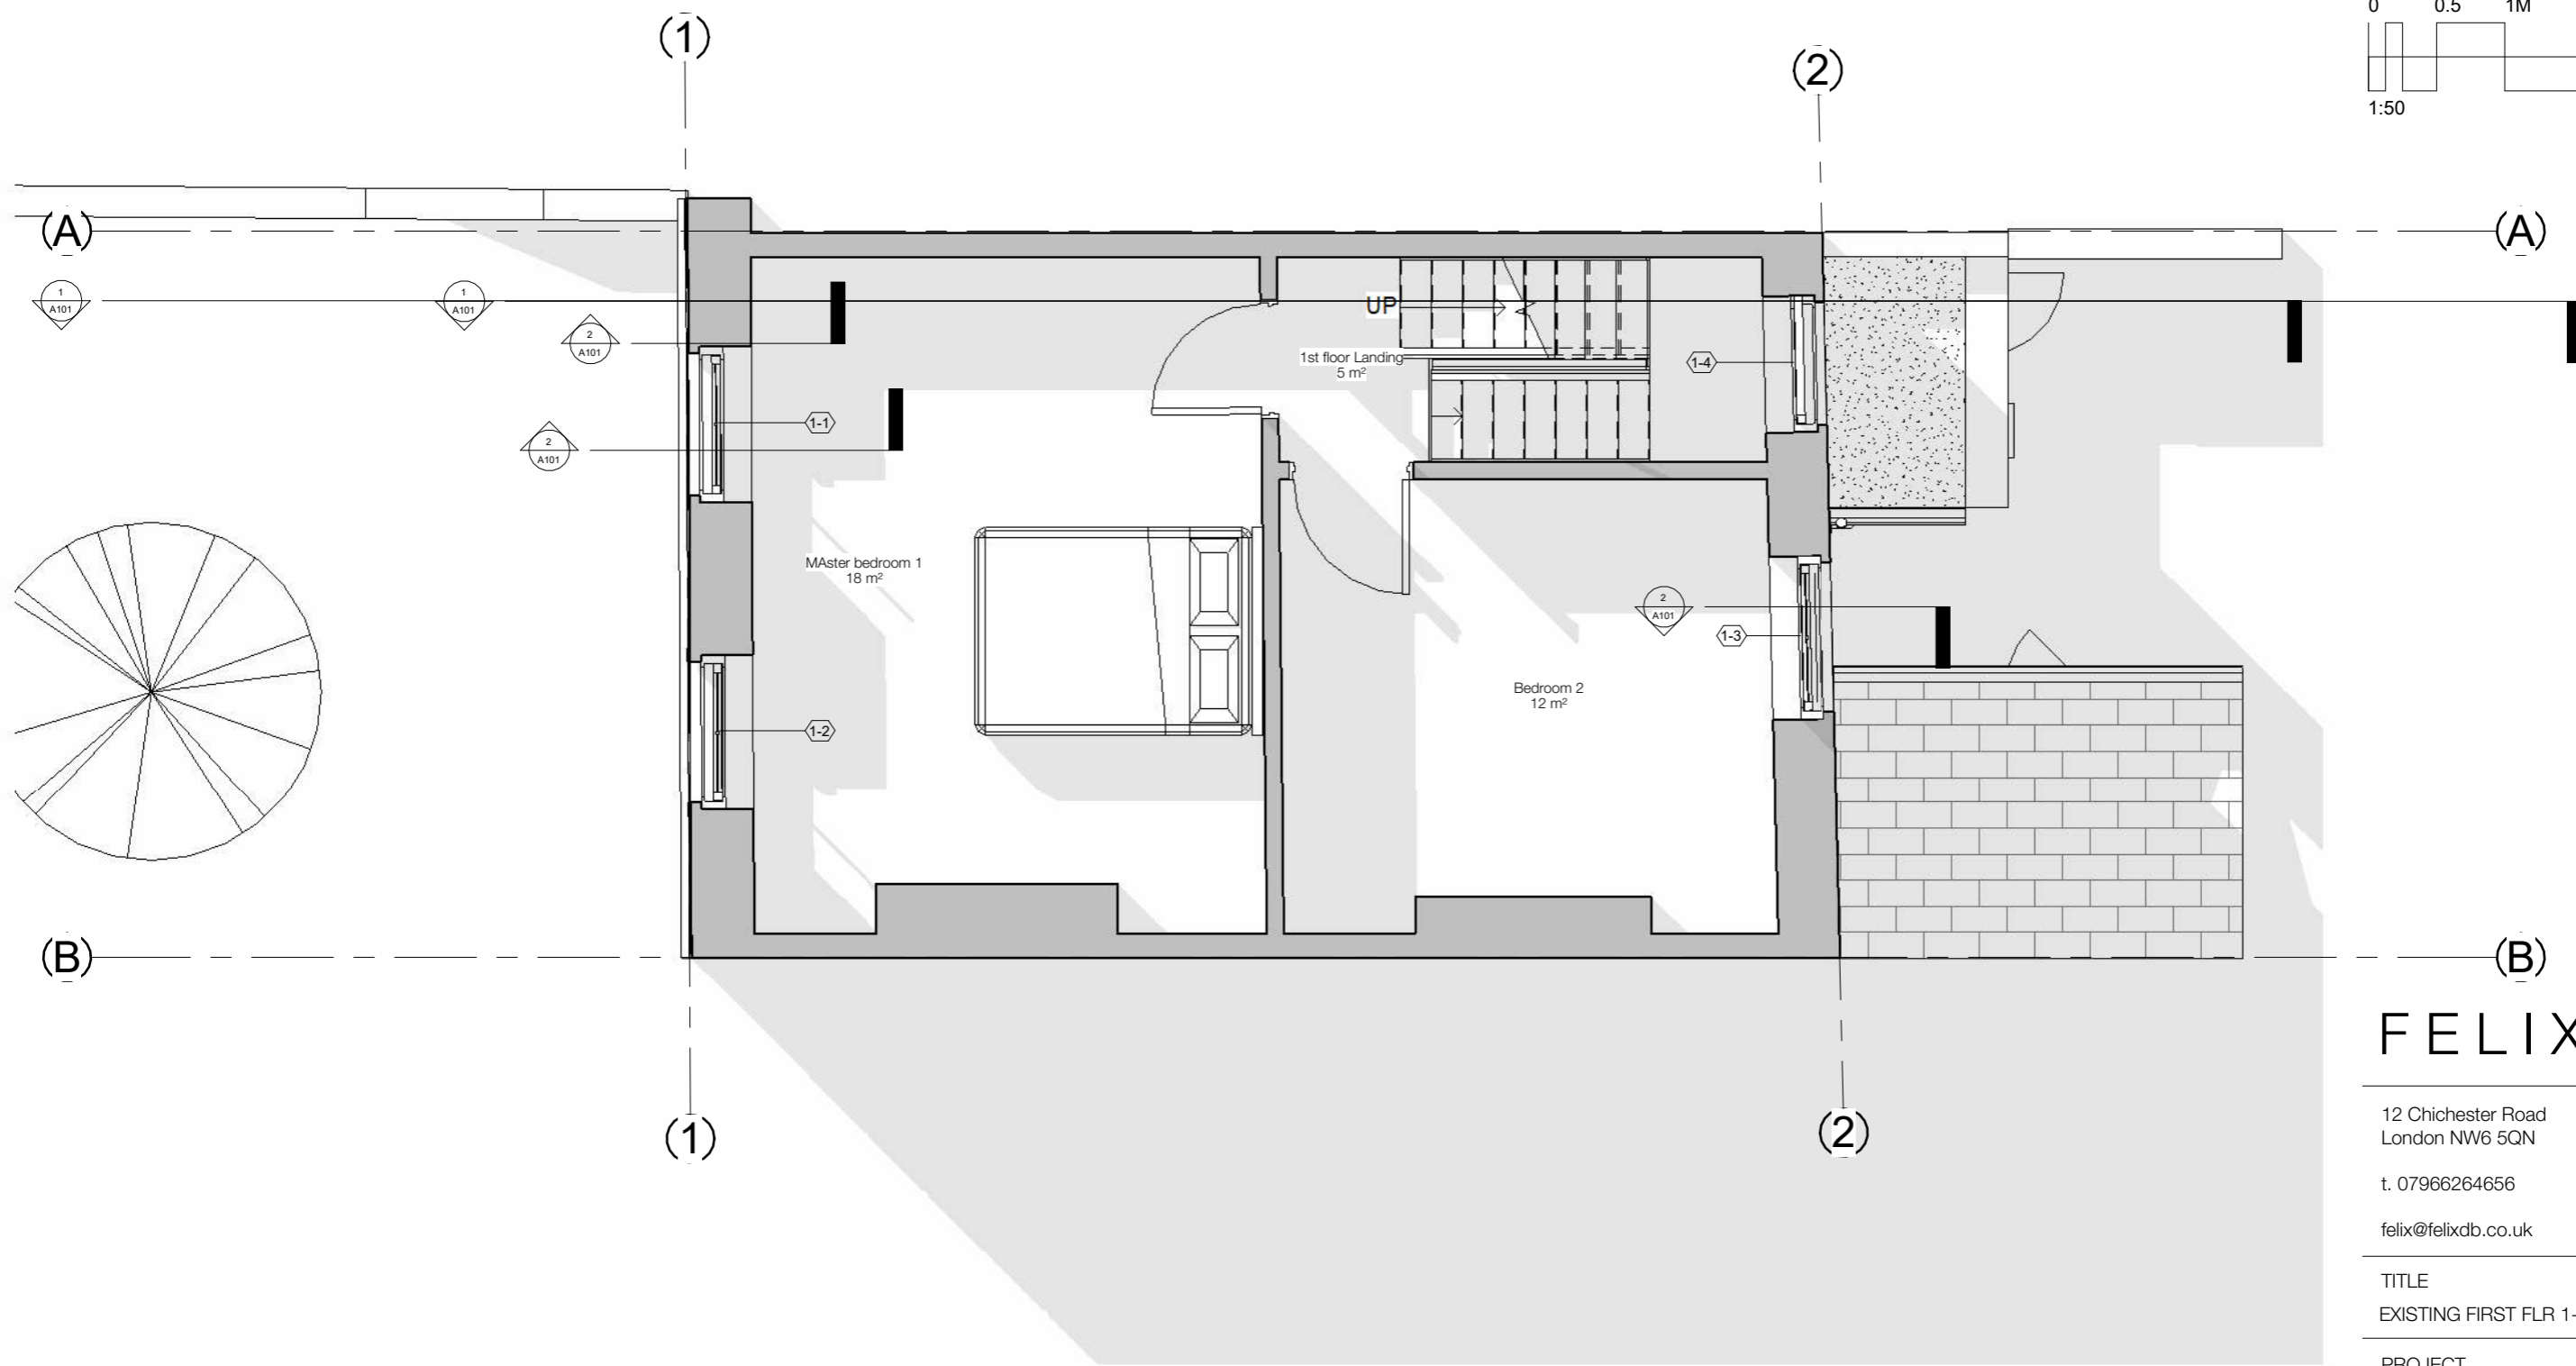

No.	Description	Date

FELIXDB

12 Chichester Road
London NW6 5QN

t. 07966264656

felix@felixdb.co.uk

TITLE
EXISTING FIRST FLR 1-50

PROJECT
118 Torriano Avenue NW5 2RY

CLIENT Hamed & Fleur

F.P 16/03/2023 09:11:50

PROJECT NUMBER 118W-

SCALE (@ A3) 1 : 50

DRAWING NUMBER REV

FDB-118W- A102	

1 01 First Floor - Existing 1.50
1 : 50