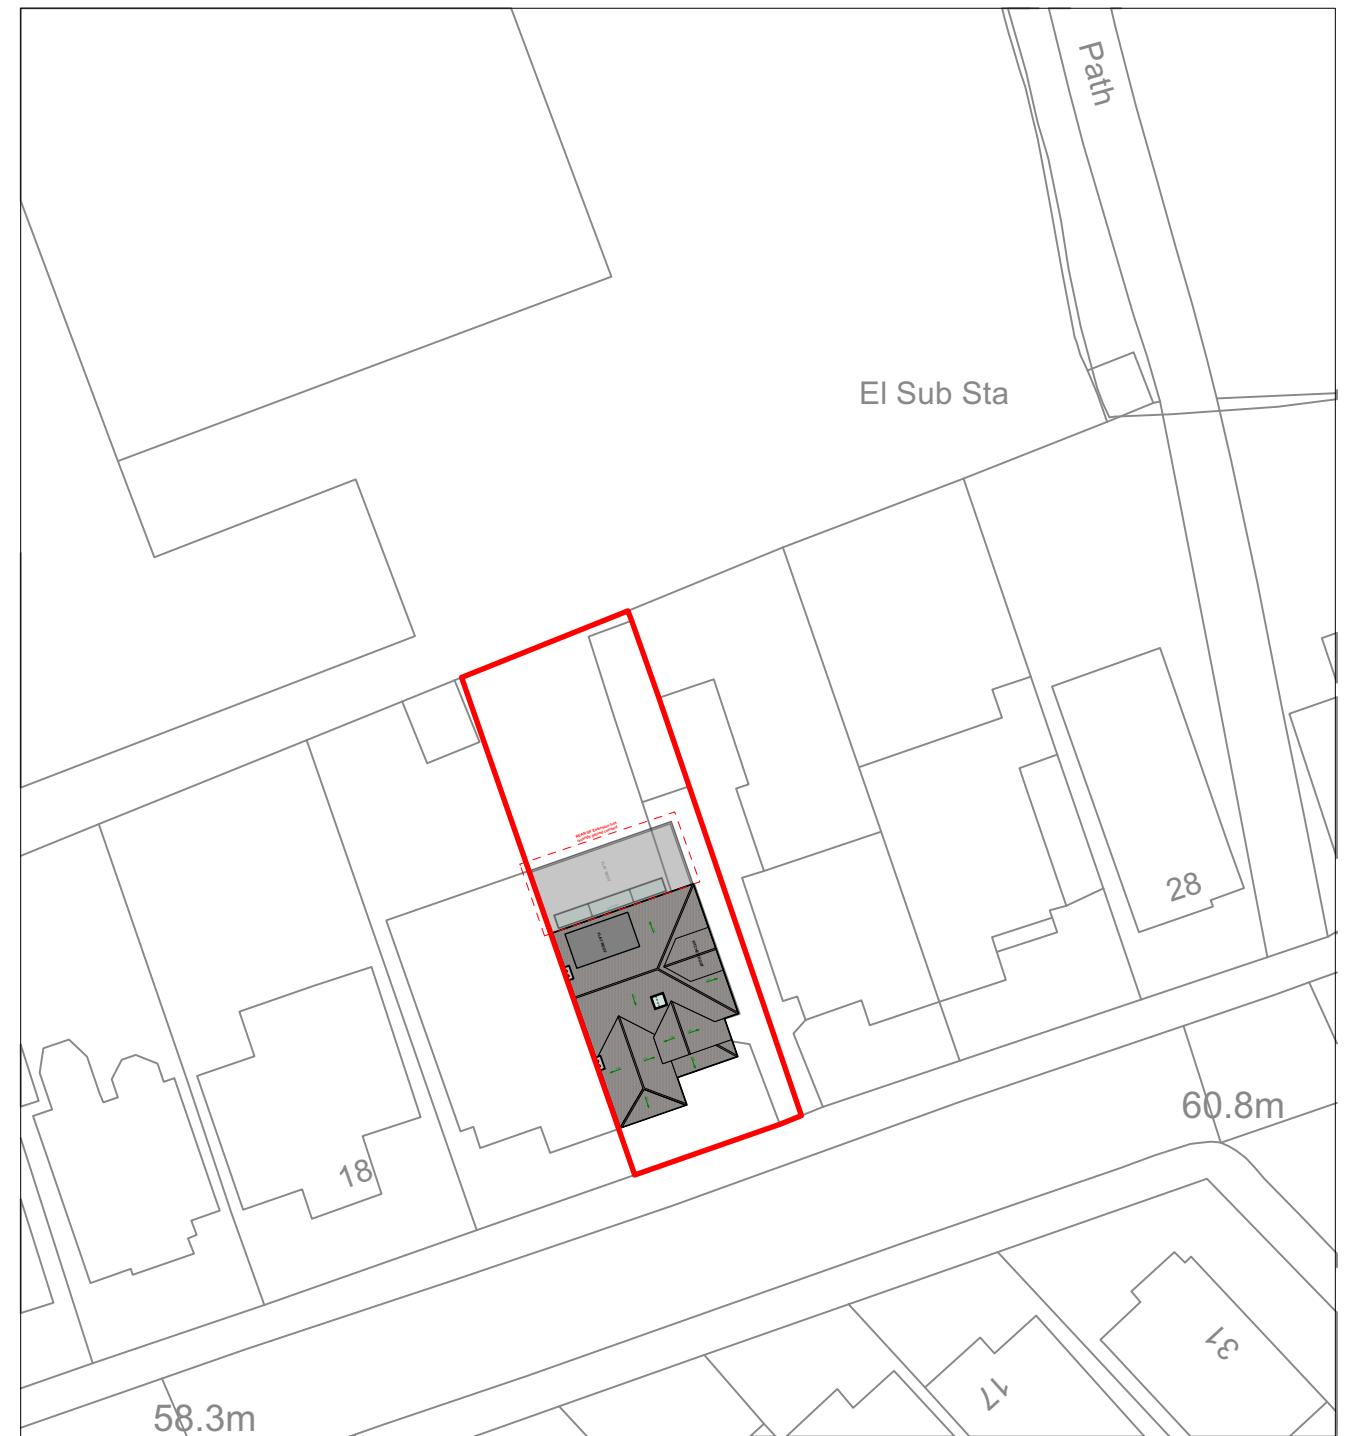

Boundary Line —
Existing Block Plan
 Scale 1:500 @ A3

Boundary Line —
Proposed Block Plan
 Scale 1:500 @ A3

Revisions

NOTE:
Rear GF extension has recently gained consent, hence it is not part of this application