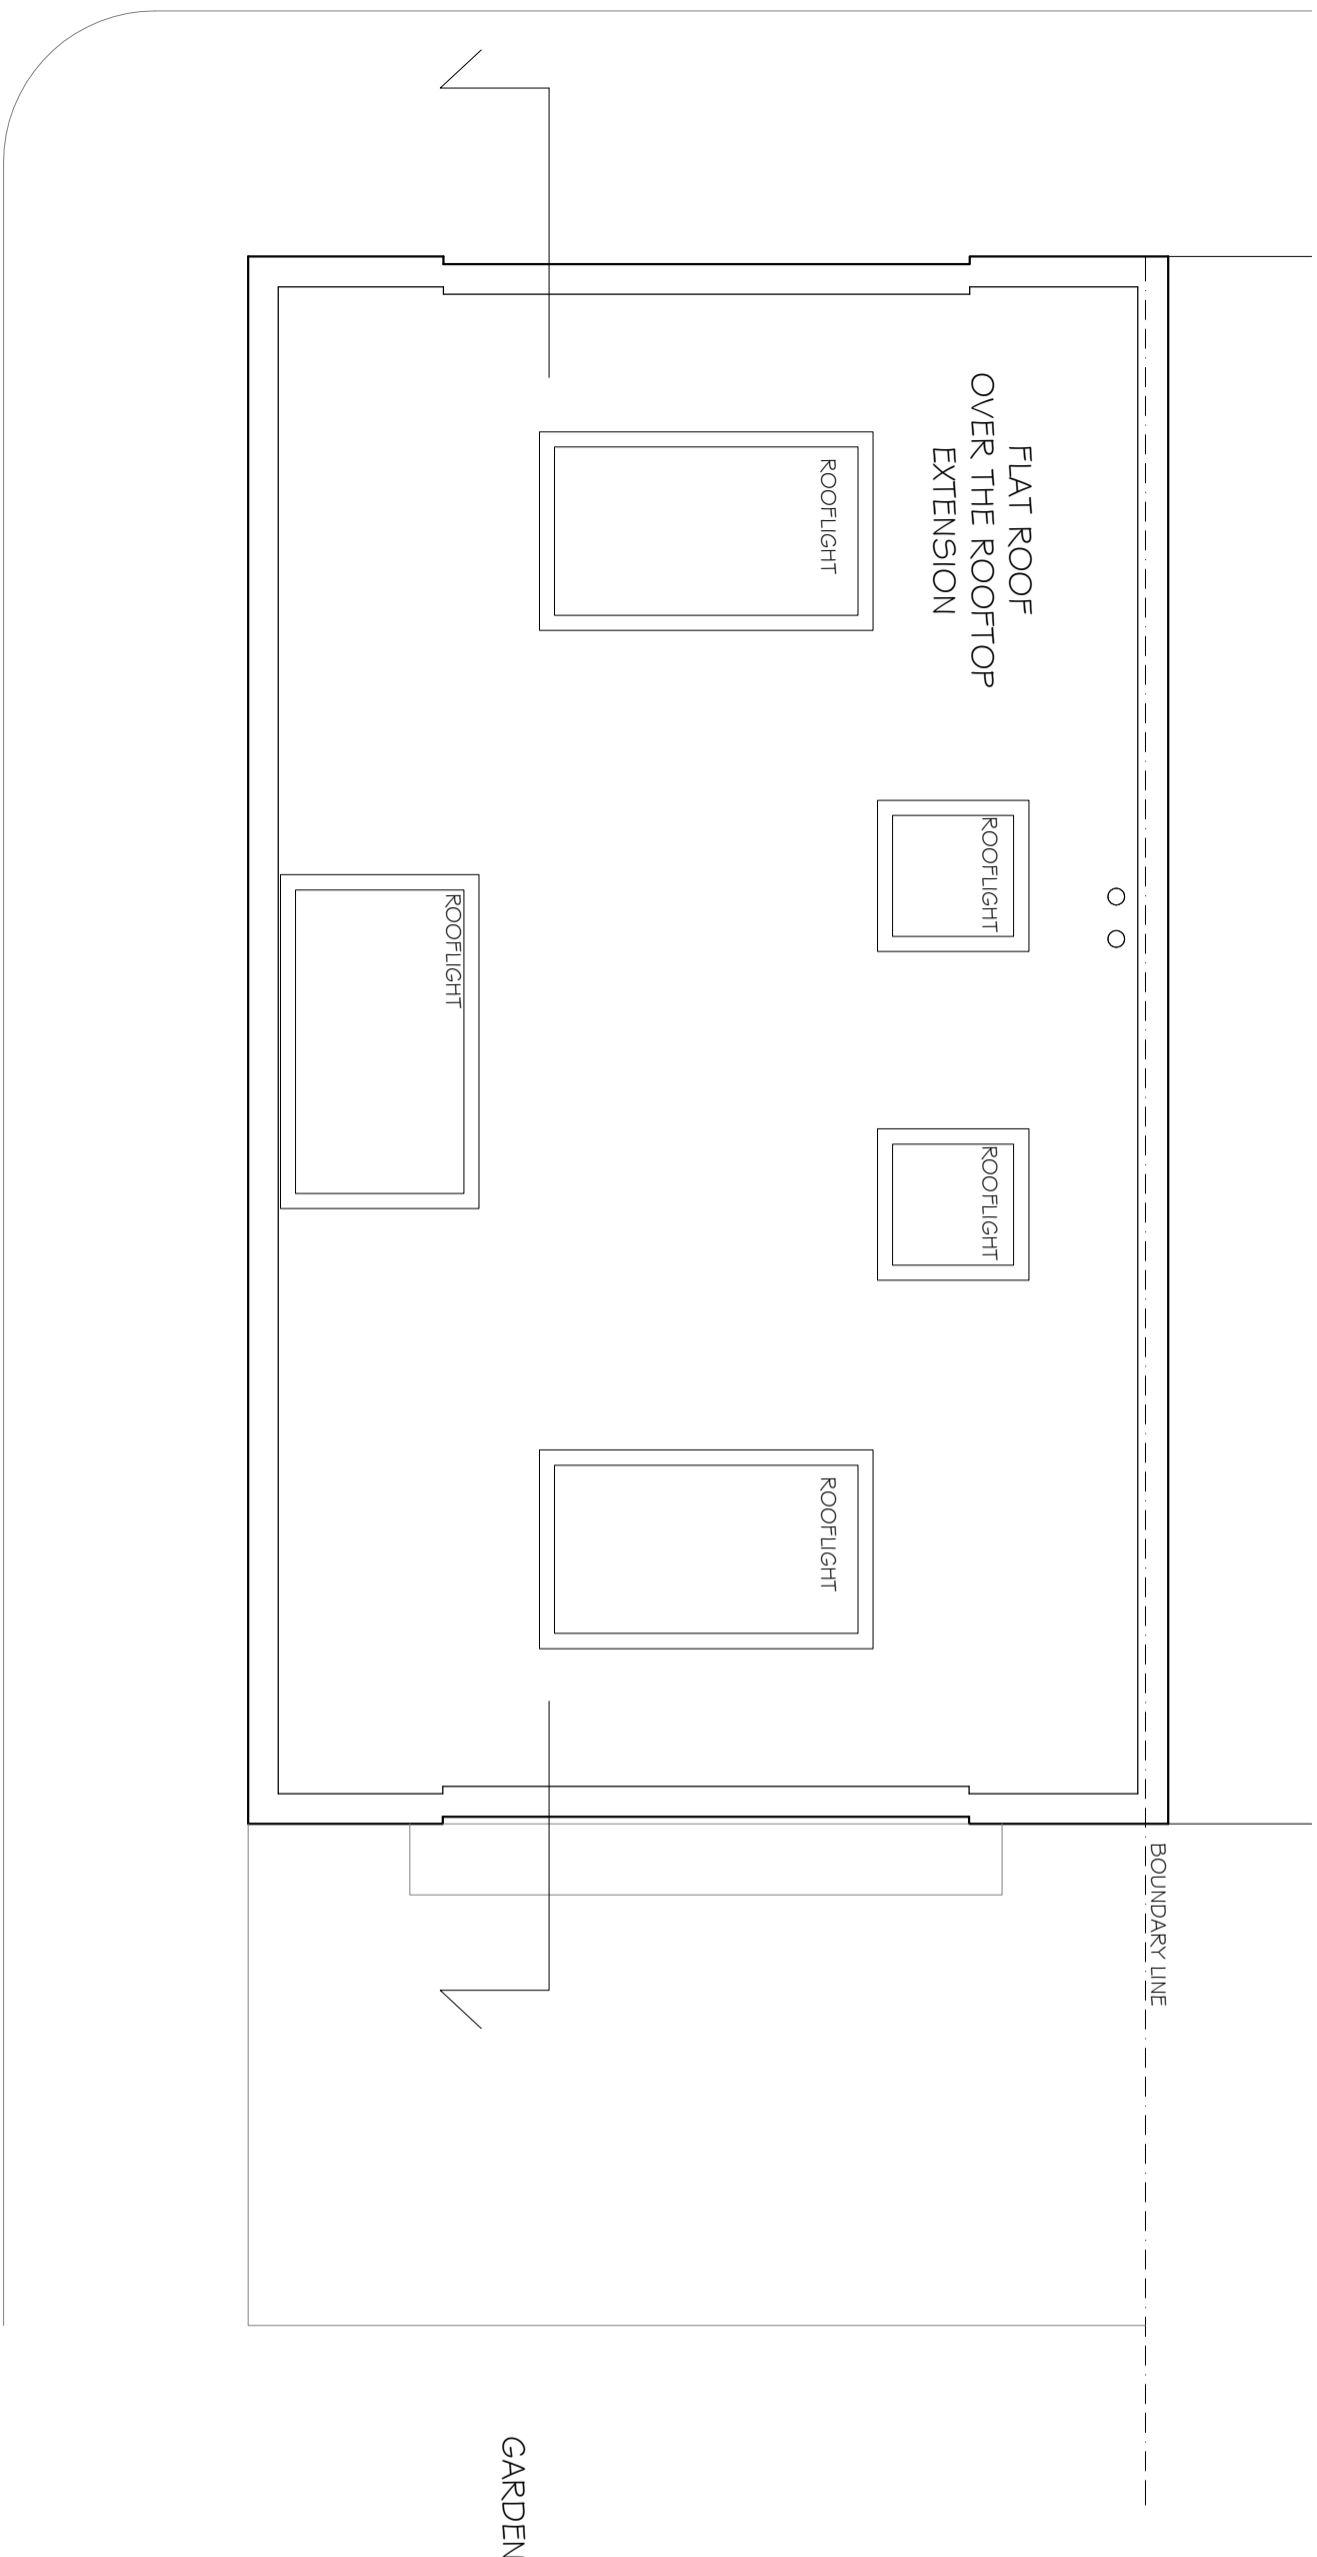

REVISIONS
REV. DATE REVISION NOTES:
A 2021.06.21 ROOF BOX REMOVED

KEY

KASIA WHITFIELD DESIGN

JOB 37 PRIMROSE HILL ROAD
LONDON NW3 3DG
TITLE PROPOSED ROOF PLAN

DATE	SCALE	STATUS
2020.12.17	1:50@A3	PROPOSED

PROJECT NO.	DRAWING NO.	REVISION
PHR37	PP3	A