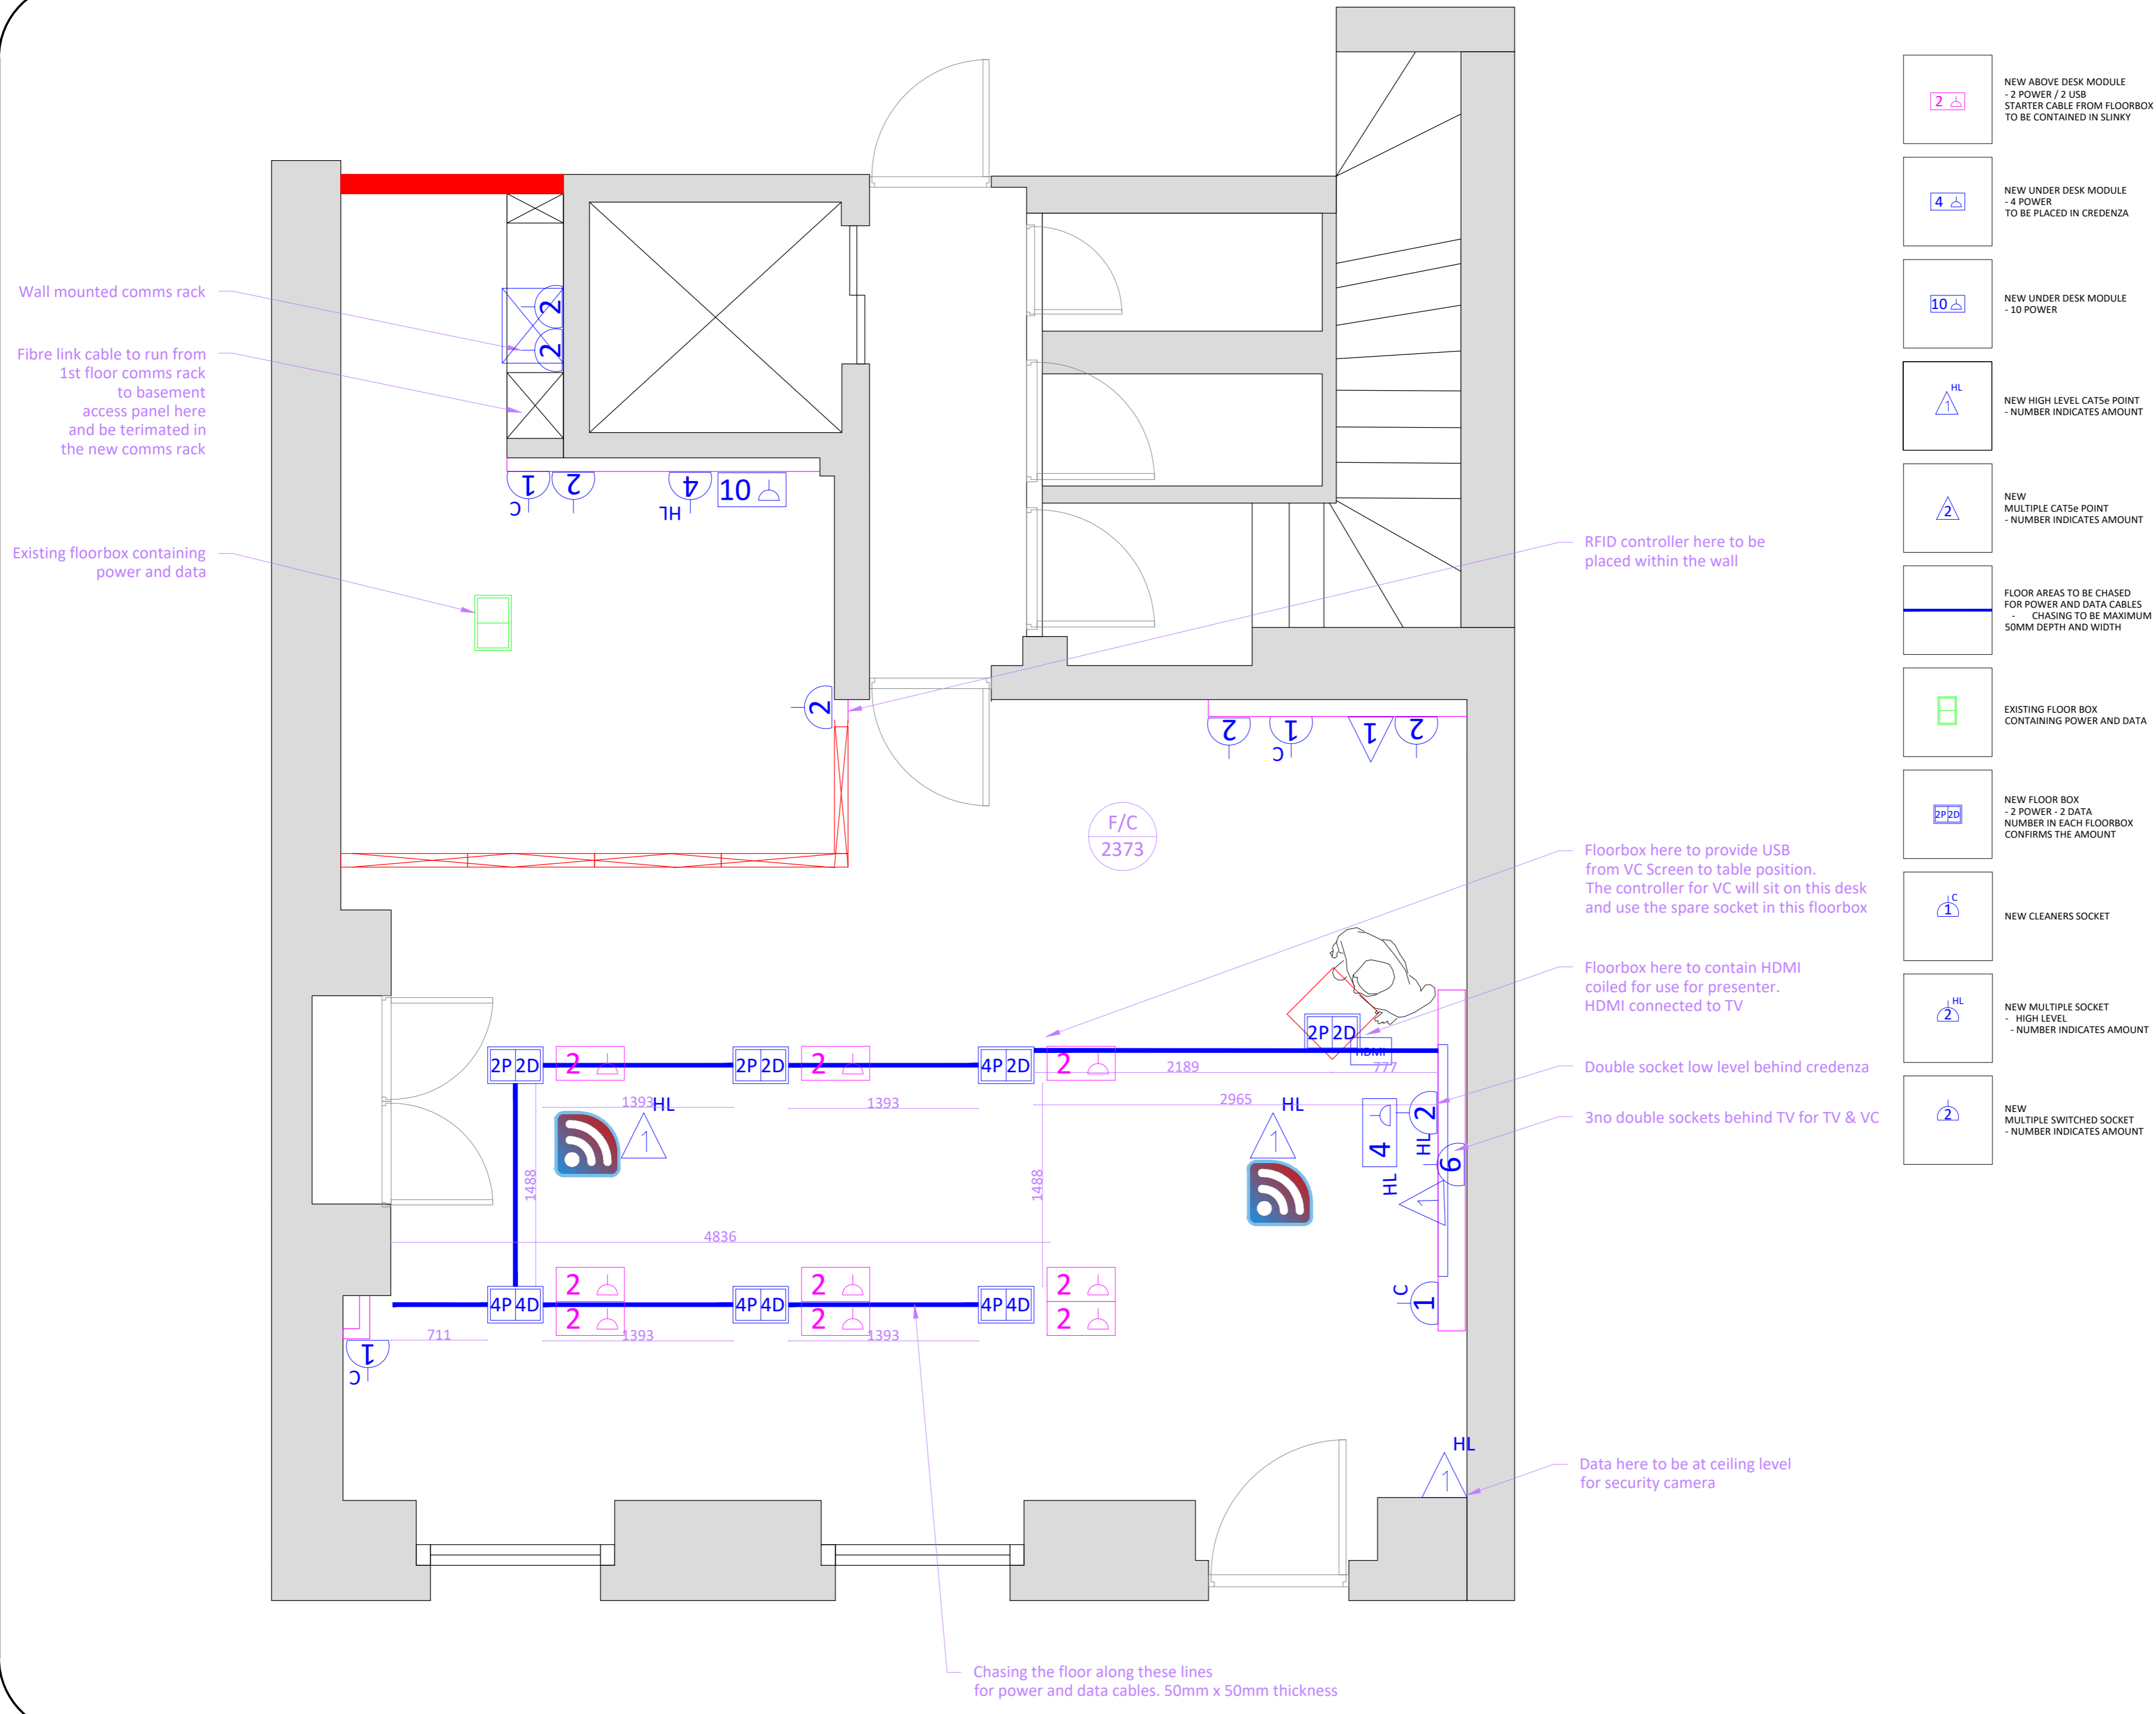

© DRAWING COPYRIGHT OF ASTER INTERIORS LIMITED. CANNOT BE DISTRIBUTED WITHOUT PERMISSION

Wall mounted comms rack

Fibre link cable to run from 1st floor comms rack to basement access panel here and be terminated in the new comms rack

Existing floorbox containing power and data

RFID controller here to be placed within the wall

Floorbox here to provide USB from VC Screen to table position. The controller for VC will sit on this desk and use the spare socket in this floorbox

Floorbox here to contain HDMI coiled for use for presenter. HDMI connected to TV

Double socket low level behind credenza

3no double sockets behind TV for TV & VC

Data here to be at ceiling level for security camera

Chasing the floor along these lines for power and data cables. 50mm x 50mm thickness

-  NEW ABOVE DESK MODULE  
- 2 POWER / 2 USB  
- STARTER CABLE FROM FLOORBOX TO BE CONTAINED IN SLINKY
-  NEW UNDER DESK MODULE  
- 4 POWER  
- TO BE PLACED IN CREDENZA
-  NEW UNDER DESK MODULE  
- 10 POWER
-  NEW HIGH LEVEL CAT5e POINT  
- NUMBER INDICATES AMOUNT
-  NEW MULTIPLE CAT5e POINT  
- NUMBER INDICATES AMOUNT
-  FLOOR AREAS TO BE CHASED FOR POWER AND DATA CABLES  
- CHASING TO BE MAXIMUM 50MM DEPTH AND WIDTH
-  EXISTING FLOOR BOX CONTAINING POWER AND DATA
-  NEW FLOOR BOX  
- 2 POWER - 2 DATA  
- NUMBER IN EACH FLOORBOX CONFIRMS THE AMOUNT
-  NEW CLEANERS SOCKET
-  NEW MULTIPLE SOCKET  
- HIGH LEVEL  
- NUMBER INDICATES AMOUNT
-  NEW MULTIPLE SWITCHED SOCKET  
- NUMBER INDICATES AMOUNT